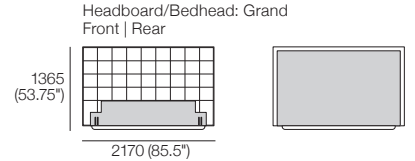

## King-US

Bedbase: Leather  
 Headboard/Bedhead: Leather  
 Mattress Area:  
 1935 (76.25") x 2030 (80")

Leather Upholstery:  
 Standard (Leather + Tricot)

## King-AU | SuperKing-NZ

Bedbase: Fabric  
 Headboard/Bedhead: Fabric  
 Mattress Area:  
 1835 (72.25") x 2030 (80")

Fabric Upholstery:  
 Standard (Fabric + Tricot); or  
 Deluxe (Fabric)

## King-AU | SuperKing-NZ

Bedbase: Leather  
 Headboard/Bedhead: Leather  
 Mattress Area:  
 1835 (72.25") x 2030 (80")

Leather Upholstery:  
 Standard (Leather + Tricot)

Effective October 2024. Mattress sold separately. Sleep+ Mattresses fit to size on all King Living Beds. Bed and Mattress sizes comparable in country or region as indicated: Australia (AU) | America (US) | Canada (CA) | Asia (SG) | New Zealand (NZ).  
 Mattress Area: dimensions provided for compatibility check. Leather detail indicated. Upholstery options may include tricot. Deluxe upholstery option available for fabric only. King Living has a policy of continuous improvement, changes to products and specifications may be made without prior notice. Images and drawings are representative of design only. Accessories not included.