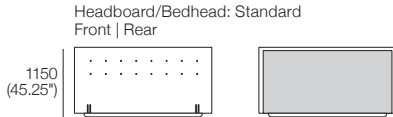

## King-US

Bedbase: Fabric  
 Headboard/Bedhead: Fabric  
 Mattress Area:  
 1935 (76.25") x 2030 (80")

Fabric Upholstery:  
 Standard (Fabric + Tricot); or  
 Deluxe (Fabric)