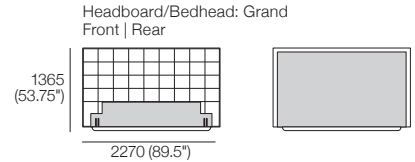

## King-US

Bedbase: Fabric  
 Headboard/Bedhead: Fabric  
 Mattress Area:  
 1935 (76.25") x 2030 (80")

Fabric Upholstery:  
 Standard (Fabric + Tricot); or  
 Deluxe (Fabric)

## King-US

Bedbase: Leather  
 Headboard/Bedhead: Leather  
 Mattress Area:  
 1935 (76.25") x 2030 (80")

Leather Upholstery:  
 Standard (Leather + Tricot)

## King-AU | SuperKing-NZ

Bedbase: Fabric  
 Headboard/Bedhead: Fabric  
 Mattress Area:  
 1835 (72.25") x 2030 (80")

Fabric Upholstery:  
 Standard (Fabric + Tricot); or  
 Deluxe (Fabric)