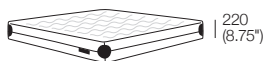

Serenade Soft Motion Bed

Sleep+ Mattress 7000A

Adjustable Mattress