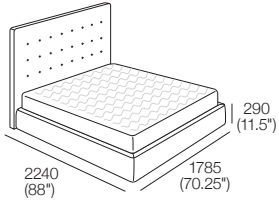

## King-AU | SuperKing-NZ

Bedbase: Fabric  
 Headboard/Bedhead: Fabric  
 Mattress Area:  
 1835 (72.25") x 2030 (80")

Fabric Upholstery:  
 Standard (Fabric + Tricot); or  
 Deluxe (Fabric)

## King-AU | SuperKing-NZ

Bedbase: Leather  
 Headboard/Bedhead: Leather  
 Mattress Area:  
 1835 (72.25") x 2030 (80")

Leather Upholstery:  
 Standard (Leather + Tricot)

Effective October 2024. Mattress sold separately. Sleep+ Mattresses fit to size on all King Living Beds. Bed and Mattress sizes comparable in country or region as indicated: Australia (AU) | America (US) | Canada (CA) | Asia (SG) | New Zealand (NZ).  
 Mattress Area: dimensions provided for compatibility check. Leather detail indicated. Upholstery options may include tricot. Deluxe upholstery option available for fabric only. King Living has a policy of continuous improvement, changes to products and specifications may be made without prior notice. Images and drawings are representative of design only. Accessories not included.

## King-NZ

Bedbase: Fabric  
 Headboard/Bedhead: Fabric  
 Mattress Area:  
 1660 (65.5") x 2030 (80")

Fabric Upholstery:  
 Standard (Fabric + Tricot); or  
 Deluxe (Fabric)