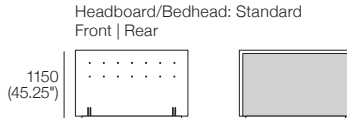

## King-NZ

Bedbase: Fabric  
 Headboard/Bedhead: Fabric  
 Mattress Area:  
 1660 (65.5") x 2030 (80")

Fabric Upholstery:  
 Standard (Fabric + Tricot); or  
 Deluxe (Fabric)

## King-NZ

Bedbase: Leather  
 Headboard/Bedhead: Leather  
 Mattress Area:  
 1660 (65.5") x 2030 (80")

Leather Upholstery:  
 Standard (Leather + Tricot)

## Queen-AU-CA-NZ-US

Bedbase: Fabric  
 Headboard/Bedhead: Fabric  
 Mattress Area:  
 1525 (60") x 2030 (80")

Fabric Upholstery:  
 Standard (Fabric + Tricot); or  
 Deluxe (Fabric)