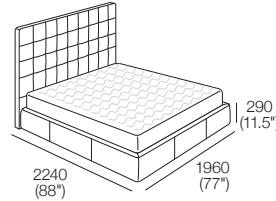

## King-US

Bedbase: Leather  
 Headboard/Bedhead: Leather  
 Mattress Area:  
 1935 (76.25") x 2030 (80")

Leather Upholstery:  
 Standard (Leather + Tricot)

## King-AU | SuperKing-NZ

Bedbase: Fabric  
 Headboard/Bedhead: Fabric  
 Mattress Area:  
 1835 (72.25") x 2030 (80")

Fabric Upholstery:  
 Standard (Fabric + Tricot); or  
 Deluxe (Fabric)

## King-AU | SuperKing-NZ

Bedbase: Leather  
 Headboard/Bedhead: Leather  
 Mattress Area:  
 1835 (72.25") x 2030 (80")

Leather Upholstery:  
 Standard (Leather + Tricot)

Effective October 2024. Mattress sold separately. Sleep+ Mattresses fit to size on all King Living Beds. Bed and Mattress sizes comparable in country or region as indicated: Australia (AU) | America (US) | Canada (CA) | Asia (SG) | New Zealand (NZ).  
 Mattress Area: dimensions provided for compatibility check. Leather detail indicated. Upholstery options may include tricot. Deluxe upholstery option available for fabric only. King Living has a policy of continuous improvement, changes to products and specifications may be made without prior notice. Images and drawings are representative of design only. Accessories not included.