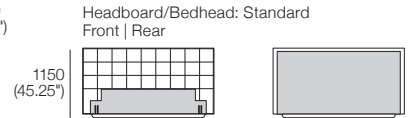

## King-US

Bedbase: Leather  
 Headboard/Bedhead: Leather  
 Mattress Area:  
 1935 (76.25") x 2030 (80")

Leather Upholstery:  
 Standard (Leather + Tricot)

## King-AU | SuperKing-NZ

Bedbase: Fabric  
 Headboard/Bedhead: Fabric  
 Mattress Area:  
 1835 (72.25") x 2030 (80")

Fabric Upholstery:  
 Standard (Fabric + Tricot); or  
 Deluxe (Fabric)

## King-AU | SuperKing-NZ

Bedbase: Leather  
 Headboard/Bedhead: Leather  
 Mattress Area:  
 1835 (72.25") x 2030 (80")

Leather Upholstery:  
 Standard (Leather + Tricot)

Effective October 2024. Mattress sold separately. Sleep+ Mattresses fit to size on all King Living Beds. Bed and Mattress sizes comparable in country or region as indicated: Australia (AU) | America (US) | Canada (CA) | Asia (SG) | New Zealand (NZ).  
 Mattress Area: dimensions provided for compatibility check. Leather detail indicated. Upholstery options may include tricot. Deluxe upholstery option available for fabric only. King Living has a policy of continuous improvement, changes to products and specifications may be made without prior notice. Images and drawings are representative of design only. Accessories not included.