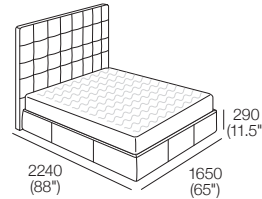

## King-NZ

Bedbase: Fabric  
 Headboard/Bedhead: Fabric  
 Mattress Area:  
 1660 (65.5") x 2030 (80")

Fabric Upholstery:  
 Standard (Fabric + Tricot); or  
 Deluxe (Fabric)

## King-NZ

Bedbase: Leather  
 Headboard/Bedhead: Leather  
 Mattress Area:  
 1660 (65.5") x 2030 (80")

Leather Upholstery:  
 Standard (Leather + Tricot)

## Queen-AU-CA-NZ-US

Bedbase: Fabric  
 Headboard/Bedhead: Fabric  
 Mattress Area:  
 1525 (60") x 2030 (80")

Fabric Upholstery:  
 Standard (Fabric + Tricot); or  
 Deluxe (Fabric)

## Queen-AU-CA-NZ-US

Bedbase: Leather  
 Headboard/Bedhead: Leather  
 Mattress Area:  
 1525 (60") x 2030 (80")

Leather Upholstery:  
 Standard (Leather + Tricot)

Effective October 2024. Mattress sold separately. Sleep+ Mattresses fit to size on all King Living Beds. Bed and Mattress sizes comparable in country or region as indicated: Australia (AU) | America (US) | Canada (CA) | Asia (SG) | New Zealand (NZ).  
 Mattress Area: dimensions provided for compatibility check. Leather detail indicated. Upholstery options may include tricot. Deluxe upholstery option available for fabric only. King Living has a policy of continuous improvement, changes to products and specifications may be made without prior notice. Images and drawings are representative of design only. Accessories not included.