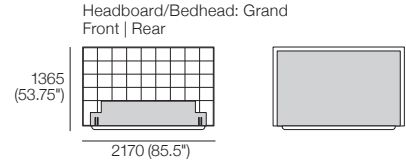

## King-NZ

Bedbase: Fabric  
 Headboard/Bedhead: Fabric  
 Mattress Area:  
 1660 (65.5") x 2030 (80")

Fabric Upholstery:  
 Standard (Fabric + Tricot); or  
 Deluxe (Fabric)

## King-NZ

Bedbase: Leather  
 Headboard/Bedhead: Leather  
 Mattress Area:  
 1660 (65.5") x 2030 (80")

Leather Upholstery:  
 Standard (Leather + Tricot)

## Queen-AU-CA-NZ-US

Bedbase: Fabric  
 Headboard/Bedhead: Fabric  
 Mattress Area:  
 1525 (60") x 2030 (80")

Fabric Upholstery:  
 Standard (Fabric + Tricot); or  
 Deluxe (Fabric)