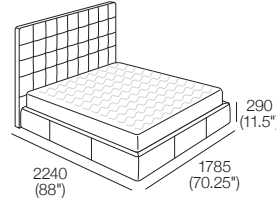

## King-NZ

Bedbase: Fabric  
 Headboard/Bedhead: Fabric  
 Mattress Area:  
 1660 (65.5") x 2030 (80")

Fabric Upholstery:  
 Standard (Fabric + Tricot); or  
 Deluxe (Fabric)

## King-NZ

Bedbase: Leather  
 Headboard/Bedhead: Leather  
 Mattress Area:  
 1660 (65.5") x 2030 (80")

Leather Upholstery:  
 Standard (Leather + Tricot)

## Queen-AU-CA-NZ-US

Bedbase: Fabric  
 Headboard/Bedhead: Fabric  
 Mattress Area:  
 1525 (60") x 2030 (80")

Fabric Upholstery:  
 Standard (Fabric + Tricot); or  
 Deluxe (Fabric)