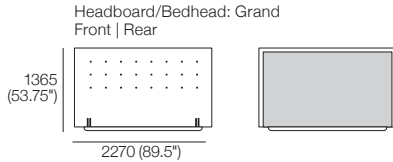

## King-US

Bedbase: Fabric  
 Headboard/Bedhead: Fabric  
 Mattress Area:  
 1935 (76.25") x 2030 (80")

Fabric Upholstery:  
 Standard (Fabric + Tricot); or  
 Deluxe (Fabric)