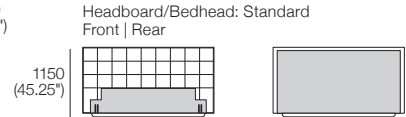

## King-NZ

Bedbase: Fabric  
 Headboard/Bedhead: Fabric  
 Mattress Area:  
 1660 (65.5") x 2030 (80")

Fabric Upholstery:  
 Standard (Fabric + Tricot); or  
 Deluxe (Fabric)

## King-NZ

Bedbase: Leather  
 Headboard/Bedhead: Leather  
 Mattress Area:  
 1660 (65.5") x 2030 (80")

Leather Upholstery:  
 Standard (Leather + Tricot)