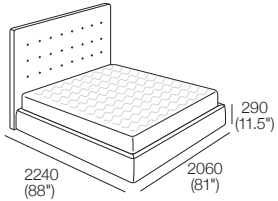

## King-US

Bedbase: Fabric  
 Headboard/Bedhead: Fabric  
 Mattress Area:  
 1935 (76.25") x 2030 (80")

Fabric Upholstery:  
 Standard (Fabric + Tricot); or  
 Deluxe (Fabric)