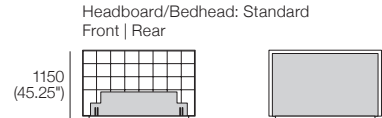

## King-NZ

Bedbase: Leather  
 Headboard/Bedhead: Leather  
 Mattress Area:  
 1660 (65.5") x 2030 (80")

Leather Upholstery:  
 Standard (Leather + Tricot)

## Queen-AU-CA-NZ-US

Bedbase: Fabric  
 Headboard/Bedhead: Fabric  
 Mattress Area:  
 1525 (60") x 2030 (80")

Fabric Upholstery:  
 Standard (Fabric + Tricot); or  
 Deluxe (Fabric)

## Queen-AU-CA-NZ-US

Bedbase: Leather  
 Headboard/Bedhead: Leather  
 Mattress Area:  
 1525 (60") x 2030 (80")

Leather Upholstery:  
 Standard (Leather + Tricot)

Effective October 2024. Mattress sold separately. Sleep+ Mattresses fit to size on all King Living Beds. Bed and Mattress sizes comparable in country or region as indicated: Australia (AU) | America (US) | Canada (CA) | Asia (SG) | New Zealand (NZ).  
 Mattress Area: dimensions provided for compatibility check. Leather detail indicated. Upholstery options may include tricot. Deluxe upholstery option available for fabric only. King Living has a policy of continuous improvement, changes to products and specifications may be made without prior notice. Images and drawings are representative of design only. Accessories not included.