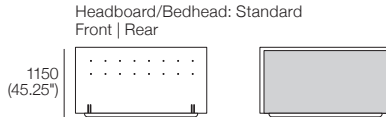

Serenade Soft Motion Bed

King-NZ

Bedbase: Fabric
Headboard/Bedhead: Fabric
Mattress Area:
1660 (65.5") x 2030 (80")

Fabric Upholstery:
Standard (Fabric + Tricot); or
Deluxe (Fabric)