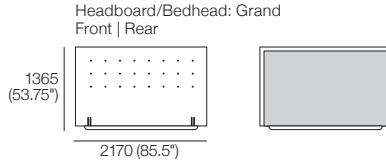

## King-AU | SuperKing-NZ

Bedbase: Fabric  
 Headboard/Bedhead: Fabric  
 Mattress Area:  
 1835 (72.25") x 2030 (80")

Fabric Upholstery:  
 Standard (Fabric + Tricot); or  
 Deluxe (Fabric)

## King-AU | SuperKing-NZ

Bedbase: Leather  
 Headboard/Bedhead: Leather  
 Mattress Area:  
 1835 (72.25") x 2030 (80")

Leather Upholstery:  
 Standard (Leather + Tricot)

Effective October 2024. Mattress sold separately. Sleep+ Mattresses fit to size on all King Living Beds. Bed and Mattress sizes comparable in country or region as indicated: Australia (AU) | America (US) | Canada (CA) | Asia (SG) | New Zealand (NZ).  
 Mattress Area: dimensions provided for compatibility check. Leather detail indicated. Upholstery options may include tricot. Deluxe upholstery option available for fabric only. King Living has a policy of continuous improvement, changes to products and specifications may be made without prior notice. Images and drawings are representative of design only. Accessories not included.

## King-NZ

Bedbase: Fabric  
 Headboard/Bedhead: Fabric  
 Mattress Area:  
 1660 (65.5") x 2030 (80")

Fabric Upholstery:  
 Standard (Fabric + Tricot); or  
 Deluxe (Fabric)