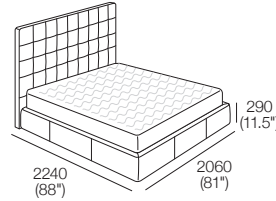

## King-US

Bedbase: Fabric  
 Headboard/Bedhead: Fabric  
 Mattress Area:  
 1935 (76.25") x 2030 (80")

Fabric Upholstery:  
 Standard (Fabric + Tricot); or  
 Deluxe (Fabric)

## King-US

Bedbase: Leather  
 Headboard/Bedhead: Leather  
 Mattress Area:  
 1935 (76.25") x 2030 (80")

Leather Upholstery:  
 Standard (Leather + Tricot)

## King-AU | SuperKing-NZ

Bedbase: Fabric  
 Headboard/Bedhead: Fabric  
 Mattress Area:  
 1835 (72.25") x 2030 (80")

Fabric Upholstery:  
 Standard (Fabric + Tricot); or  
 Deluxe (Fabric)