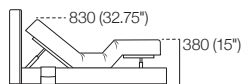

## Serenade Soft Motion Bed

Mattress: Horizontal Position

Maximum Adjustable Heights

Mattress Ends Independently Adjustable