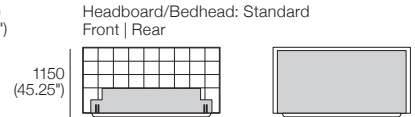

## King-US

Bedbase: Fabric  
 Headboard/Bedhead: Fabric  
 Mattress Area:  
 1935 (76.25") x 2030 (80")

Fabric Upholstery:  
 Standard (Fabric + Tricot); or  
 Deluxe (Fabric)

## King-US

Bedbase: Leather  
 Headboard/Bedhead: Leather  
 Mattress Area:  
 1935 (76.25") x 2030 (80")

Leather Upholstery:  
 Standard (Leather + Tricot)

## King-AU | SuperKing-NZ

Bedbase: Fabric  
 Headboard/Bedhead: Fabric  
 Mattress Area:  
 1835 (72.25") x 2030 (80")

Fabric Upholstery:  
 Standard (Fabric + Tricot); or  
 Deluxe (Fabric)