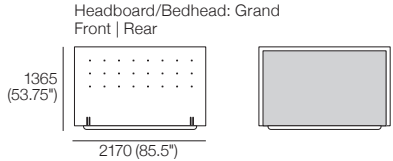

## King-US

Bedbase: Fabric  
 Headboard/Bedhead: Fabric  
 Mattress Area:  
 1935 (76.25") x 2030 (80")

Fabric Upholstery:  
 Standard (Fabric + Tricot); or  
 Deluxe (Fabric)

## King-US

Bedbase: Leather  
 Headboard/Bedhead: Leather  
 Mattress Area:  
 1935 (76.25") x 2030 (80")

Leather Upholstery:  
 Standard (Leather + Tricot)

## King-AU | SuperKing-NZ

Bedbase: Fabric  
 Headboard/Bedhead: Fabric  
 Mattress Area:  
 1835 (72.25") x 2030 (80")

Fabric Upholstery:  
 Standard (Fabric + Tricot); or  
 Deluxe (Fabric)

## King-AU | SuperKing-NZ

Bedbase: Leather  
 Headboard/Bedhead: Leather  
 Mattress Area:  
 1835 (72.25") x 2030 (80")

Leather Upholstery:  
 Standard (Leather + Tricot)

Effective October 2024. Mattress sold separately. Sleep+ Mattresses fit to size on all King Living Beds. Bed and Mattress sizes comparable in country or region as indicated: Australia (AU) | America (US) | Canada (CA) | Asia (SG) | New Zealand (NZ).  
 Mattress Area: dimensions provided for compatibility check. Leather detail indicated. Upholstery options may include tricot. Deluxe upholstery option available for fabric only. King Living has a policy of continuous improvement, changes to products and specifications may be made without prior notice. Images and drawings are representative of design only. Accessories not included.