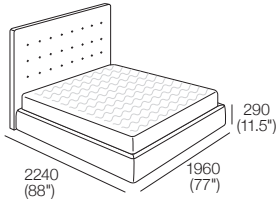

## King-US

Bedbase: Fabric  
 Headboard/Bedhead: Fabric  
 Mattress Area:  
 1935 (76.25") x 2030 (80")

Fabric Upholstery:  
 Standard (Fabric + Tricot); or  
 Deluxe (Fabric)

## King-US

Bedbase: Leather  
 Headboard/Bedhead: Leather  
 Mattress Area:  
 1935 (76.25") x 2030 (80")

Leather Upholstery:  
 Standard (Leather + Tricot)

## King-AU | SuperKing-NZ

Bedbase: Fabric  
 Headboard/Bedhead: Fabric  
 Mattress Area:  
 1835 (72.25") x 2030 (80")

Fabric Upholstery:  
 Standard (Fabric + Tricot); or  
 Deluxe (Fabric)

## King-AU | SuperKing-NZ

Bedbase: Leather  
 Headboard/Bedhead: Leather  
 Mattress Area:  
 1835 (72.25") x 2030 (80")

Leather Upholstery:  
 Standard (Leather + Tricot)

Effective October 2024. Mattress sold separately. Sleep+ Mattresses fit to size on all King Living Beds. Bed and Mattress sizes comparable in country or region as indicated: Australia (AU) | America (US) | Canada (CA) | Asia (SG) | New Zealand (NZ).  
 Mattress Area: dimensions provided for compatibility check. Leather detail indicated. Upholstery options may include tricot. Deluxe upholstery option available for fabric only. King Living has a policy of continuous improvement, changes to products and specifications may be made without prior notice. Images and drawings are representative of design only. Accessories not included.