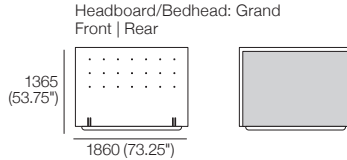

## King-NZ

Bedbase: Fabric  
 Headboard/Bedhead: Fabric  
 Mattress Area:  
 1660 (65.5") x 2030 (80")

Fabric Upholstery:  
 Standard (Fabric + Tricot); or  
 Deluxe (Fabric)

## King-NZ

Bedbase: Leather  
 Headboard/Bedhead: Leather  
 Mattress Area:  
 1660 (65.5") x 2030 (80")

Leather Upholstery:  
 Standard (Leather + Tricot)

## Queen-AU-CA-NZ-US

Bedbase: Fabric  
 Headboard/Bedhead: Fabric  
 Mattress Area:  
 1525 (60") x 2030 (80")

Fabric Upholstery:  
 Standard (Fabric + Tricot); or  
 Deluxe (Fabric)