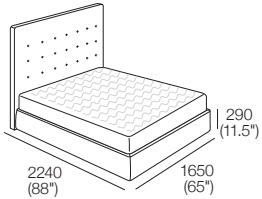

## King-NZ

Bedbase: Fabric  
 Headboard/Bedhead: Fabric  
 Mattress Area:  
 1660 (65.5") x 2030 (80")

Fabric Upholstery:  
 Standard (Fabric + Tricot); or  
 Deluxe (Fabric)

## King-NZ

Bedbase: Leather  
 Headboard/Bedhead: Leather  
 Mattress Area:  
 1660 (65.5") x 2030 (80")

Leather Upholstery:  
 Standard (Leather + Tricot)

## Queen-AU-CA-NZ-US

Bedbase: Fabric  
 Headboard/Bedhead: Fabric  
 Mattress Area:  
 1525 (60") x 2030 (80")

Fabric Upholstery:  
 Standard (Fabric + Tricot); or  
 Deluxe (Fabric)