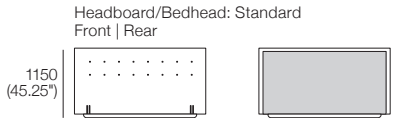

## King-US

Bedbase: Fabric  
 Headboard/Bedhead: Fabric  
 Mattress Area:  
 1935 (76.25") x 2030 (80")

Fabric Upholstery:  
 Standard (Fabric + Tricot); or  
 Deluxe (Fabric)

## King-US

Bedbase: Leather  
 Headboard/Bedhead: Leather  
 Mattress Area:  
 1935 (76.25") x 2030 (80")

Leather Upholstery:  
 Standard (Leather + Tricot)

## King-AU | SuperKing-NZ

Bedbase: Fabric  
 Headboard/Bedhead: Fabric  
 Mattress Area:  
 1835 (72.25") x 2030 (80")

Fabric Upholstery:  
 Standard (Fabric + Tricot); or  
 Deluxe (Fabric)