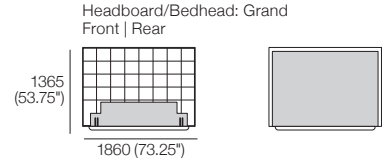

## King-NZ

Bedbase: Fabric  
 Headboard/Bedhead: Fabric  
 Mattress Area:  
 1660 (65.5") x 2030 (80")

Fabric Upholstery:  
 Standard (Fabric + Tricot); or  
 Deluxe (Fabric)

## King-NZ

Bedbase: Leather  
 Headboard/Bedhead: Leather  
 Mattress Area:  
 1660 (65.5") x 2030 (80")

Leather Upholstery:  
 Standard (Leather + Tricot)

## Queen-AU-CA-NZ-US

Bedbase: Fabric  
 Headboard/Bedhead: Fabric  
 Mattress Area:  
 1525 (60") x 2030 (80")

Fabric Upholstery:  
 Standard (Fabric + Tricot); or  
 Deluxe (Fabric)

## Queen-AU-CA-NZ-US

Bedbase: Leather  
 Headboard/Bedhead: Leather  
 Mattress Area:  
 1525 (60") x 2030 (80")

Leather Upholstery:  
 Standard (Leather + Tricot)

Effective October 2024. Mattress sold separately. Sleep+ Mattresses fit to size on all King Living Beds. Bed and Mattress sizes comparable in country or region as indicated: Australia (AU) | America (US) | Canada (CA) | Asia (SG) | New Zealand (NZ).  
 Mattress Area: dimensions provided for compatibility check. Leather detail indicated. Upholstery options may include tricot. Deluxe upholstery option available for fabric only. King Living has a policy of continuous improvement, changes to products and specifications may be made without prior notice. Images and drawings are representative of design only. Accessories not included.