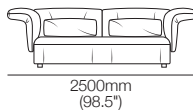

Arms/Backs

Arms/Backs: high & flexed

Side View
Chair/Sofa

Front View
Chair

Front View
2-Seater Sofa

Arms/Backs

Arms/Backs: low & flexed

Side View
Chair/Sofa

Haven Packages

Configurations & Dimensions

Modular Grand – Split Seat

Configurations:

3000-3400mm
(118-134")

3000-3400mm (118-134")

1050-1250mm
(41.25-49.25")

4800-5200mm (189-204.75")

2100-2500mm
(82.75-98.5")

3900-4300mm (153.5-169.25")

1200-1600mm
(47.25-63")

1050-1250mm
(41.25-49.25")

1950-2150
(76.75-84.75")

2850-3050 (112.25-120")

Modular Grand – Bench Seat

Configurations:

2100-2500mm
(82.75-98.5")

3900-4300mm (153.5-169.25")

1050-1250mm
(41.25-49.25")

4800-5200mm (189-204.75")