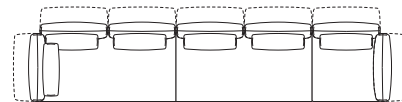

2100-2500mm
(82.75-98.5")

3900-4300mm (153.5-169.25")

1200-1600mm
(47.25-63")

1050-1250mm
(41.25-49.25")

1950-2150
(76.75-84.75")

2850-3050 (112.25-120")

Modular Grand – Bench Seat

Configurations:

3000-3400mm
(118-134")

3000-3400mm
(118-134")

1050-1250mm
(41.25-49.25")

1950-2150
(76.75-84.75")

900mm
(35.5")

1050-1250mm
(41.25-49.25")

2100-2500mm
(82.75-98.5")

1050-1250mm
(41.25-49.25")

2100-2500mm
(82.75-98.5")

3900-4300mm (153.5-169.25")

1050-1250mm
(41.25-49.25")

4800-5200mm (189-204.75")