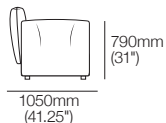

Haven

General Dimensions | Arm/Back Positions

Arms/Backs

Backs: high & upright
Arms: low & upright

Side View
Chair/Sofa