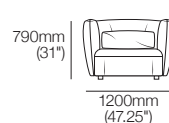

Side View
Chair/Sofa

Front View
Chair

Front View
2-Seater Sofa

Arms/Backs

Arms/Backs: low & upright

Side View
Chair/Sofa

Front View
Chair

Front View
2-Seater Sofa

Haven Packages

Configurations & Dimensions

Modular Grand – Split Seat

Configurations:

3000-3400mm
(118-134")

3000-3400mm (118-134")

1050-1250mm
(41.25-49.25")

4800-5200mm (189-204.75")

2100-2500mm
(82.75-98.5")

3900-4300mm (153.5-169.25")

1200-1600mm
(47.25-63")

1050-1250mm
(41.25-49.25")

1950-2150
(76.75-84.75")

2850-3050 (112.25-120")

Modular Grand – Bench Seat

Configurations:

2100-2500mm
(82.75-98.5")

3900-4300mm (153.5-169.25")

1050-1250mm
(41.25-49.25")

4800-5200mm (189-204.75")