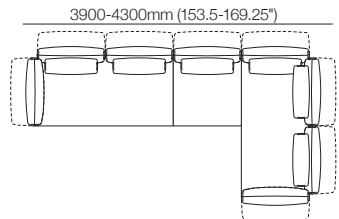

Haven Packages

Configurations & Dimensions

Modular Grand – Split Seat

Configurations:

3000-3400mm
(118-134")

3000-3400mm (118-134")

1050-1250mm
(41.25-49.25")

4800-5200mm (189-204.75")

2100-2500mm
(82.75-98.5")

3900-4300mm (153.5-169.25")

1200-1600mm
(47.25-63")

1050-1250mm
(41.25-49.25")

1950-2150
(76.75-84.75")

2850-3050 (112.25-120")

Modular Grand – Bench Seat

Configurations:

3000-3400mm
(118-134")

3000-3400mm
(118-134")

1050-1250mm
(41.25-49.25")

1950-2150
(76.75-84.75")

900mm
(35.5")

1050-1250mm
(41.25-49.25")

2100-2500mm
(82.75-98.5")

1050-1250mm
(41.25-49.25")

2100-2500mm
(82.75-98.5")

3900-4300mm (153.5-169.25")

1050-1250mm
(41.25-49.25")

4800-5200mm (189-204.75")