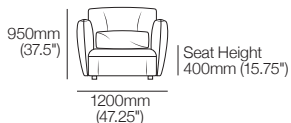

Front View
Chair