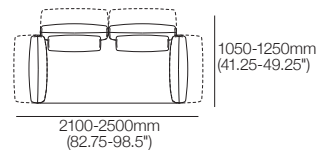

Modular Sofa – Bench

Configuration: