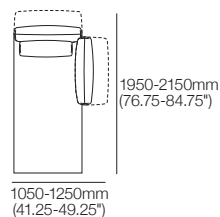

Front View
Chair

Front View
2-Seater Sofa

Modular 1-Seater

Top View

Modular 2-Seater

Top View

Chaise

Top View: right-hand to left-hand

Haven Packages

Configurations & Dimensions

Keystone Chaise

Configurations: right-hand to left-hand Chaise

Metro

Configurations: right-hand to left-hand Chaise

Haven Keystone

Configurations: right-hand to left-hand Chaise

Haven Packages

Configurations & Dimensions

Modular Grand – Split Seat

Configurations:

3000-3400mm
(118-134")

3000-3400mm (118-134")

1050-1250mm
(41.25-49.25")

4800-5200mm (189-204.75")

2100-2500mm
(82.75-98.5")

3900-4300mm (153.5-169.25")

1050-1250mm
(41.25-49.25")

4800-5200mm (189-204.75")