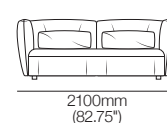

Side View
Chair/Sofa

Front View
Chair

Front View
2-Seater Sofa

Arms/Backs

Arms/Backs: low & upright

Side View
Chair/Sofa

Front View
Chair

Front View
2-Seater Sofa

Haven Packages

Configurations & Dimensions

Modular Grand – Split Seat

Configurations:

3000-3400mm
(118-134")

3000-3400mm (118-134")

1050-1250mm
(41.25-49.25")

4800-5200mm (189-204.75")

2100-2500mm
(82.75-98.5")

3900-4300mm (153.5-169.25")

1200-1600mm
(47.25-63")

1050-1250mm
(41.25-49.25")

1950-2150
(76.75-84.75")

2850-3050 (112.25-120")

Modular Grand – Bench Seat

Configurations:

2100-2500mm
(82.75-98.5")

3900-4300mm (153.5-169.25")

1050-1250mm
(41.25-49.25")

4800-5200mm (189-204.75")