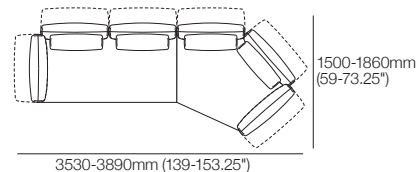

Haven Packages

Configurations & Dimensions

Keystone Chaise

Configurations: right-hand to left-hand Chaise

Metro

Configurations: right-hand to left-hand Chaise

Haven Keystone

Configurations: right-hand to left-hand Chaise

Haven Packages

Configurations & Dimensions

Modular Grand – Split Seat

Configurations:

3000-3400mm
(118-134")

3000-3400mm (118-134")

1050-1250mm
(41.25-49.25")

4800-5200mm (189-204.75")

2100-2500mm
(82.75-98.5")

3900-4300mm (153.5-169.25")

1200-1600mm
(47.25-63")

1050-1250mm
(41.25-49.25")

1950-2150
(76.75-84.75")

2850-3050 (112.25-120")

Modular Grand – Bench Seat

Configurations:

2100-2500mm
(82.75-98.5")

3900-4300mm (153.5-169.25")

1050-1250mm
(41.25-49.25")

4800-5200mm (189-204.75")