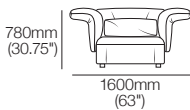

Front View
Chair