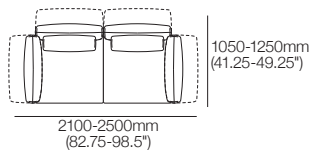

Lounge Chair

Configuration:

Modular Sofa – Bench

Configuration:

Modular Sofa – Split Seat

Configurations:

Modular Sofa

Configurations:

Haven Packages

Configurations & Dimensions

Modular Grand – Split Seat

Configurations:

3000-3400mm
(118-134")

3000-3400mm (118-134")

1050-1250mm
(41.25-49.25")

4800-5200mm (189-204.75")

2100-2500mm
(82.75-98.5")

3900-4300mm (153.5-169.25")

1200-1600mm
(47.25-63")

1050-1250mm
(41.25-49.25")

1950-2150
(76.75-84.75")

2850-3050 (112.25-120")

Modular Grand – Bench Seat

Configurations:

2100-2500mm
(82.75-98.5")

3900-4300mm (153.5-169.25")

1050-1250mm
(41.25-49.25")

4800-5200mm (189-204.75")