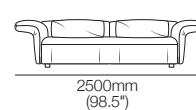

Arms/Backs

Arms/Backs: high & flexed

Side View
Chair/Sofa

Front View
Chair

Front View
2-Seater Sofa

Arms/Backs

Arms/Backs: low & flexed

Side View
Chair/Sofa

Front View
Chair

Front View
2-Seater Sofa

Modular 1-Seater

Top View

Modular 2-Seater

Top View

Chaise

Top View: right-hand to left-hand

Haven Packages

Configurations & Dimensions

Modular Grand – Split Seat

Configurations:

3000-3400mm
(118-134")

3000-3400mm (118-134")

1050-1250mm
(41.25-49.25")

4800-5200mm (189-204.75")

2100-2500mm
(82.75-98.5")

3900-4300mm (153.5-169.25")

1200-1600mm
(47.25-63")

1050-1250mm
(41.25-49.25")

1950-2150
(76.75-84.75")

2850-3050 (112.25-120")

Modular Grand – Bench Seat

Configurations: