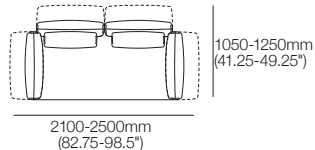

Front View
Chair

Front View
2-Seater Sofa

Modular 1-Seater

Top View

Modular 2-Seater

Top View

Chaise

Top View: right-hand to left-hand

Haven Packages

Configurations & Dimensions

Modular Grand – Split Seat

Configurations:

3000-3400mm
(118-134")

3000-3400mm (118-134")

1050-1250mm
(41.25-49.25")

4800-5200mm (189-204.75")

2100-2500mm
(82.75-98.5")

3900-4300mm (153.5-169.25")

1200-1600mm
(47.25-63")

1050-1250mm
(41.25-49.25")

1950-2150
(76.75-84.75")

2850-3050 (112.25-120")

Modular Grand – Bench Seat

Configurations:

2100-2500mm
(82.75-98.5")

3900-4300mm (153.5-169.25")

1050-1250mm
(41.25-49.25")

4800-5200mm (189-204.75")