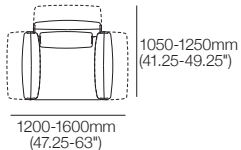

Modular 1-Seater

Top View