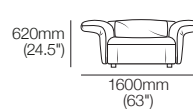

Front View
Chair