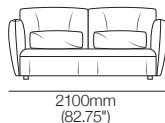

Front View
2-Seater Sofa