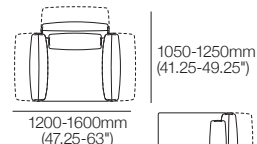

Lounge Chair

Configuration:

Modular Sofa – Bench

Configuration:

Modular Sofa – Split Seat

Configurations:

Modular Sofa

Configurations:

Haven Packages

Configurations & Dimensions

Modular Grand – Split Seat

Configurations:

3000-3400mm
(118-134")

3000-3400mm (118-134")

1050-1250mm
(41.25-49.25")

4800-5200mm (189-204.75")

2100-2500mm
(82.75-98.5")

3900-4300mm (153.5-169.25")

1200-1600mm
(47.25-63")

1050-1250mm
(41.25-49.25")

1950-2150
(76.75-84.75")

2850-3050 (112.25-120")

Modular Grand – Bench Seat

Configurations:

2100-2500mm
(82.75-98.5")

3900-4300mm (153.5-169.25")

1050-1250mm
(41.25-49.25")

4800-5200mm (189-204.75")