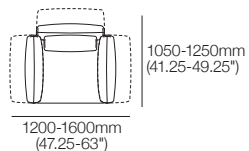

Lounge Chair

Configuration: