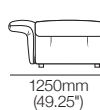

Arms/Backs

Arms/Backs: high & flexed

Side View
Chair/Sofa

Front View
Chair

Front View
2-Seater Sofa

Arms/Backs

Arms/Backs: low & flexed

Side View
Chair/Sofa

Haven Packages

Configurations & Dimensions

Modular Grand – Split Seat

Configurations:

3000-3400mm
(118-134")

3000-3400mm (118-134")

1050-1250mm
(41.25-49.25")

4800-5200mm (189-204.75")

2100-2500mm
(82.75-98.5")

3900-4300mm (153.5-169.25")

1200-1600mm
(47.25-63")

1050-1250mm
(41.25-49.25")

1950-2150
(76.75-84.75")

2850-3050 (112.25-120")

Modular Grand – Bench Seat

Configurations:

2100-2500mm
(82.75-98.5")

3900-4300mm (153.5-169.25")

1050-1250mm
(41.25-49.25")

4800-5200mm (189-204.75")