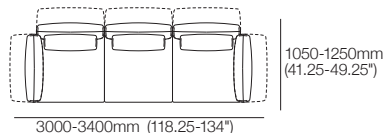

Lounge Chair

Configuration:

Modular Sofa – Bench

Configuration:

Modular Sofa – Split Seat

Configurations:

Modular Sofa

Configurations:

Haven Packages

Configurations & Dimensions

Modular Grand – Split Seat

Configurations:

3000-3400mm
(118-134")

3000-3400mm (118-134")

1050-1250mm
(41.25-49.25")

4800-5200mm (189-204.75")

2100-2500mm
(82.75-98.5")

3900-4300mm (153.5-169.25")

1200-1600mm
(47.25-63")

1050-1250mm
(41.25-49.25")

1950-2150
(76.75-84.75")

2850-3050 (112.25-120")

Modular Grand – Bench Seat

Configurations:

2100-2500mm
(82.75-98.5")

3900-4300mm (153.5-169.25")

1050-1250mm
(41.25-49.25")

4800-5200mm (189-204.75")