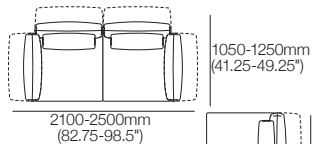

Lounge Chair

Configuration:

Modular Sofa – Bench

Configuration:

Modular Sofa – Split Seat

Configurations:

Modular Sofa

Configurations:

Haven Packages

Configurations & Dimensions

Modular Grand – Split Seat

Configurations:

3000-3400mm
(118-134")

3000-3400mm (118-134")

1050-1250mm
(41.25-49.25")

4800-5200mm (189-204.75")

2100-2500mm
(82.75-98.5")

3900-4300mm (153.5-169.25")

1200-1600mm
(47.25-63")

1050-1250mm
(41.25-49.25")

1950-2150
(76.75-84.75")

2850-3050 (112.25-120")

Modular Grand – Bench Seat

Configurations:

2100-2500mm
(82.75-98.5")

3900-4300mm (153.5-169.25")

1050-1250mm
(41.25-49.25")

4800-5200mm (189-204.75")