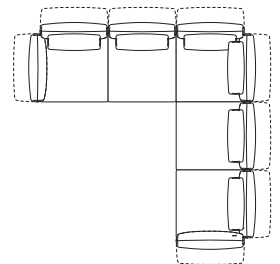

Front View
Chair

Front View
2-Seater Sofa

Modular 1-Seater

Top View

Modular 2-Seater

Top View

Chaise

Top View: right-hand to left-hand

Haven Packages

Configurations & Dimensions

Keystone Chaise

Configurations: right-hand to left-hand Chaise

Metro

Configurations: right-hand to left-hand Chaise

Haven Keystone

Configurations: right-hand to left-hand Chaise

Lounge Chair

Configuration:

Modular Sofa – Bench

Configuration:

Modular Sofa – Split Seat

Configurations:

Modular Sofa

Configurations:

Haven Packages

Configurations & Dimensions

Modular Grand – Split Seat

Configurations:

3000-3400mm
(118-134")

3000-3400mm (118-134")

1050-1250mm
(41.25-49.25")

4800-5200mm (189-204.75")