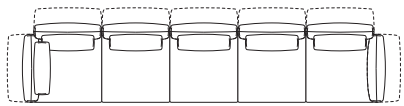

Lounge Chair

Configuration:

Modular Sofa – Bench

Configuration:

Modular Sofa – Split Seat

Configurations:

Modular Sofa

Configurations:

Haven Packages

Configurations & Dimensions

Modular Grand – Split Seat

Configurations:

3000-3400mm
(118-134")

3000-3400mm (118-134")

1050-1250mm
(41.25-49.25")

4800-5200mm (189-204.75")

2100-2500mm
(82.75-98.5")

3900-4300mm (153.5-169.25")

1200-1600mm
(47.25-63")

1050-1250mm
(41.25-49.25")

1950-2150
(76.75-84.75")

2850-3050 (112.25-120")

Modular Grand – Bench Seat

Configurations: