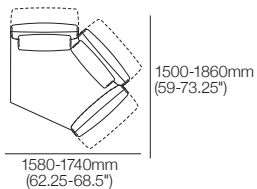

Haven Packages

Configurations & Dimensions

Keystone Chaise

Configurations: right-hand to left-hand Chaise