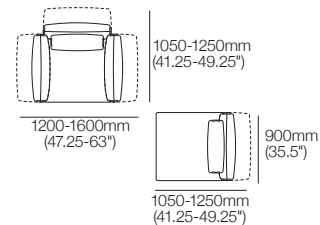

Modular Sofa – Split Seat

Configurations: