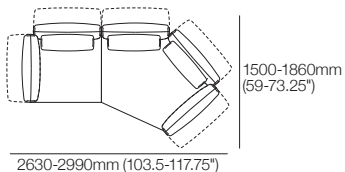

Haven Packages

Configurations & Dimensions

Keystone Chaise

Configurations: right-hand to left-hand Chaise

Metro

Configurations: right-hand to left-hand Chaise

Haven Keystone

Configurations: right-hand to left-hand Chaise

Haven Packages

Configurations & Dimensions

Modular Grand – Split Seat

Configurations:

3000-3400mm
(118-134")

3000-3400mm (118-134")

1050-1250mm
(41.25-49.25")

4800-5200mm (189-204.75")

2100-2500mm
(82.75-98.5")

3900-4300mm (153.5-169.25")

1200-1600mm
(47.25-63")

1050-1250mm
(41.25-49.25")

1950-2150
(76.75-84.75")

2850-3050 (112.25-120")

Modular Grand – Bench Seat

Configurations:

2100-2500mm
(82.75-98.5")

3900-4300mm (153.5-169.25")

1050-1250mm
(41.25-49.25")

4800-5200mm (189-204.75")