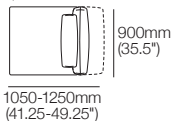

Lounge Chair

Configuration:

Modular Sofa – Bench

Configuration:

Modular Sofa – Split Seat

Configurations:

Modular Sofa

Configurations:

Haven Packages

Configurations & Dimensions

Modular Grand – Split Seat

Configurations:

3000-3400mm
(118-134")

3000-3400mm (118-134")

1050-1250mm
(41.25-49.25")

4800-5200mm (189-204.75")

2100-2500mm
(82.75-98.5")

3900-4300mm (153.5-169.25")

1200-1600mm
(47.25-63")

1050-1250mm
(41.25-49.25")

1950-2150
(76.75-84.75")

2850-3050 (112.25-120")

Modular Grand – Bench Seat

Configurations:

2100-2500mm
(82.75-98.5")

3900-4300mm (153.5-169.25")

1050-1250mm
(41.25-49.25")

4800-5200mm (189-204.75")