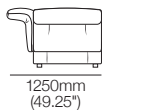

Arms/Backs

Arms/Backs: high & flexed

Side View
Chair/Sofa