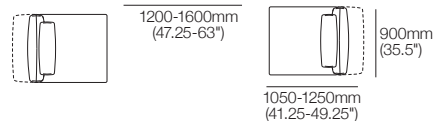

Haven Packages

Configurations & Dimensions

Keystone Chaise

Configurations: right-hand to left-hand Chaise

Metro

Configurations: right-hand to left-hand Chaise

Haven Keystone

Configurations: right-hand to left-hand Chaise

Lounge Chair

Configuration:

Modular Sofa – Bench

Configuration:

Modular Sofa – Split Seat

Configurations:

Modular Sofa

Configurations:

Haven Packages

Configurations & Dimensions

Modular Grand – Split Seat

Configurations:

3000-3400mm
(118-134")

3000-3400mm (118-134")

1050-1250mm
(41.25-49.25")

4800-5200mm (189-204.75")

2100-2500mm
(82.75-98.5")

3900-4300mm (153.5-169.25")

1200-1600mm
(47.25-63")

1050-1250mm
(41.25-49.25")

1950-2150
(76.75-84.75")

2850-3050 (112.25-120")

Modular Grand – Bench Seat

Configurations: