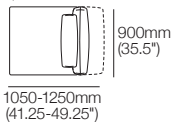

Ottoman Square 900

Top View/Side View

Haven Packages

Configurations & Dimensions

Keystone Chaise

Configurations: right-hand to left-hand Chaise

Metro

Configurations: right-hand to left-hand Chaise

Modular Sofa

Configurations:

Haven Packages

Configurations & Dimensions

Modular Grand – Split Seat

Configurations:

3000-3400mm (118-134")

3000-3400mm
(118-134")

4800-5200mm (189-204.75")

1050-1250mm
(41.25-49.25")

1200-1600mm
(47.25-63")

1050-1250mm
(41.25-49.25")

2850-3050 (112.25-120")

1950-2150
(76.75-84.75")

2100-2500mm
(82.75-98.5")

3900-4300mm (153.5-169.25")

1050-1250mm
(41.25-49.25")

2100-2500mm
(82.75-98.5")

2100-2500mm
(82.75-98.5")

1050-1250mm
(41.25-49.25")

4800-5200mm (189-204.75")