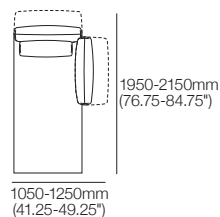

Chaise

Top View: right-hand to left-hand