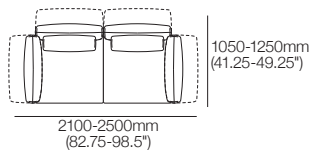

Haven Keystone

Configurations: right-hand to left-hand Chaise

Lounge Chair

Configuration:

Modular Sofa – Bench

Configuration:

Modular Sofa – Split Seat

Configurations:

Modular Sofa

Configurations:

Haven Packages

Configurations & Dimensions

Modular Grand – Split Seat

Configurations:

3000-3400mm (118-134")

3000-3400mm
(118-134")

4800-5200mm (189-204.75")

1050-1250mm
(41.25-49.25")

1200-1600mm
(47.25-63")

1050-1250mm
(41.25-49.25")

2850-3050 (112.25-120")

1950-2150
(76.75-84.75")

2100-2500mm
(82.75-98.5")

3900-4300mm (153.5-169.25")

1050-1250mm
(41.25-49.25")

2100-2500mm
(82.75-98.5")

2100-2500mm
(82.75-98.5")

1050-1250mm
(41.25-49.25")

4800-5200mm (189-204.75")