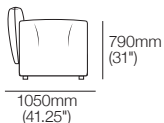

Haven

General Dimensions | Arm/Back Positions

Arms/Backs

Side View
Chair/Sofa