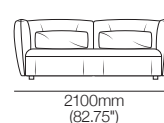

Front View
2-Seater Sofa