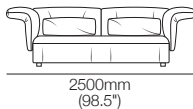

Front View
2-Seater Sofa