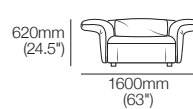

Front View
Chair