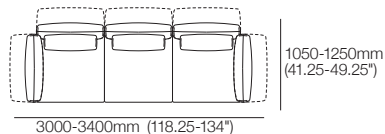

Ottoman Square 900

Top View/Side View

Haven Packages

Configurations & Dimensions

Keystone Chaise

Configurations: right-hand to left-hand Chaise

Metro

Configurations: right-hand to left-hand Chaise

Modular Sofa

Configurations:

Haven Packages

Configurations & Dimensions

Modular Grand – Split Seat

Configurations:

3000-3400mm (118-134")

3000-3400mm
(118-134")

4800-5200mm (189-204.75")

1050-1250mm
(41.25-49.25")

1200-1600mm
(47.25-63")

1050-1250mm
(41.25-49.25")

2850-3050 (112.25-120")

1950-2150
(76.75-84.75")

2100-2500mm
(82.75-98.5")

3900-4300mm (153.5-169.25")

1050-1250mm
(41.25-49.25")

2100-2500mm
(82.75-98.5")

2100-2500mm
(82.75-98.5")

1050-1250mm
(41.25-49.25")

4800-5200mm (189-204.75")