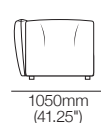

Arms/Backs

Arms/Backs: low & upright

Side View
Chair/Sofa