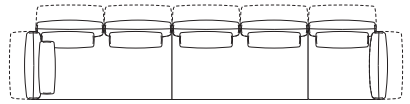

Modular Sofa

Configurations:

Haven Packages

Configurations & Dimensions

Modular Grand – Split Seat

Configurations:

3000-3400mm (118-134")

3000-3400mm
(118-134")

4800-5200mm (189-204.75")

1050-1250mm
(41.25-49.25")

1200-1600mm
(47.25-63")

1050-1250mm
(41.25-49.25")

2850-3050 (112.25-120")

1950-2150
(76.75-84.75")

2100-2500mm
(82.75-98.5")

3900-4300mm (153.5-169.25")

Modular Grand – Bench Seat

Configurations:

3000-3400mm
(118-134")

3000-3400mm
(118-134")

1050-1250mm
(41.25-49.25")

1950-2150
(76.75-84.75")

900mm
(35.5")

1050-1250mm
(41.25-49.25")

1050-1250mm
(41.25-49.25")

2100-2500mm
(82.75-98.5")

2100-2500mm
(82.75-98.5")

1050-1250mm
(41.25-49.25")

4800-5200mm (189-204.75")