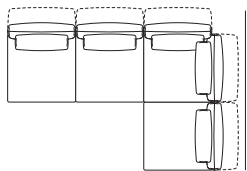

Haven Keystone

Configurations: right-hand to left-hand Chaise

Lounge Chair

Configuration:

Modular Sofa – Bench

Configuration:

Modular Sofa – Split Seat

Configurations:

Modular Sofa

Configurations:

Haven Packages

Configurations & Dimensions

Modular Grand – Split Seat

Configurations:

3000-3400mm (118-134")

3000-3400mm
(118-134")

4800-5200mm (189-204.75")

1050-1250mm
(41.25-49.25")

1200-1600mm
(47.25-63")

1050-1250mm
(41.25-49.25")

2850-3050 (112.25-120")

1950-2150
(76.75-84.75")

2100-2500mm
(82.75-98.5")

3900-4300mm (153.5-169.25")

1050-1250mm
(41.25-49.25")

2100-2500mm
(82.75-98.5")

2100-2500mm
(82.75-98.5")

1050-1250mm
(41.25-49.25")

4800-5200mm (189-204.75")