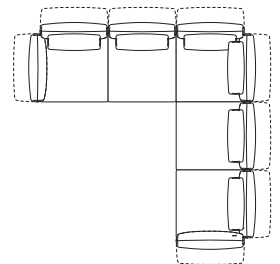

Haven Keystone

Configurations: right-hand to left-hand Chaise

Lounge Chair

Configuration:

Modular Sofa – Bench

Configuration:

Modular Sofa – Split Seat

Configurations:

Modular Sofa

Configurations:

Haven Packages

Configurations & Dimensions

Modular Grand – Split Seat

Configurations:

3000-3400mm (118-134")

3000-3400mm
(118-134")

4800-5200mm (189-204.75")

1050-1250mm
(41.25-49.25")

1200-1600mm
(47.25-63")

1050-1250mm
(41.25-49.25")

2850-3050 (112.25-120")

1950-2150
(76.75-84.75")

2100-2500mm
(82.75-98.5")

3900-4300mm (153.5-169.25")

1050-1250mm
(41.25-49.25")

2100-2500mm
(82.75-98.5")

2100-2500mm
(82.75-98.5")

1050-1250mm
(41.25-49.25")

4800-5200mm (189-204.75")