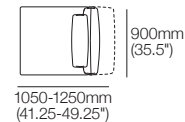

Ottoman Square 900

Top View/Side View

Haven Packages

Configurations & Dimensions

Keystone Chaise

Configurations: right-hand to left-hand Chaise

Metro

Configurations: right-hand to left-hand Chaise

Modular Sofa

Configurations:

Haven Packages

Configurations & Dimensions

Modular Grand – Split Seat

Configurations:

3000-3400mm (118-134")

3000-3400mm
(118-134")

4800-5200mm (189-204.75")

1050-1250mm
(41.25-49.25")

1200-1600mm
(47.25-63")

1050-1250mm
(41.25-49.25")

2850-3050 (112.25-120")

1950-2150
(76.75-84.75")

2100-2500mm
(82.75-98.5")

3900-4300mm (153.5-169.25")

1050-1250mm
(41.25-49.25")

2100-2500mm
(82.75-98.5")

2100-2500mm
(82.75-98.5")

1050-1250mm
(41.25-49.25")

4800-5200mm (189-204.75")