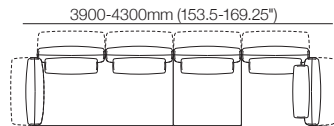

4800-5200mm (189-204.75")

1050-1250mm
(41.25-49.25")

1200-1600mm
(47.25-63")

1050-1250mm
(41.25-49.25")

2850-3050 (112.25-120")

1950-2150
(76.75-84.75")

2100-2500mm
(82.75-98.5")

3900-4300mm (153.5-169.25")

Modular Grand – Bench Seat

Configurations:

3000-3400mm
(118-134")

3000-3400mm
(118-134")

1050-1250mm
(41.25-49.25")

1950-2150
(76.75-84.75")

900mm
(35.5")

1050-1250mm
(41.25-49.25")

1050-1250mm
(41.25-49.25")

2100-2500mm
(82.75-98.5")

2100-2500mm
(82.75-98.5")

1050-1250mm
(41.25-49.25")

4800-5200mm (189-204.75")