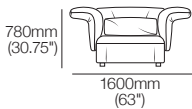

Front View
Chair