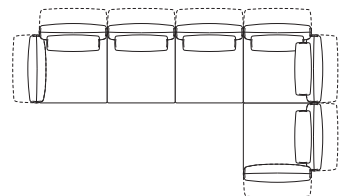

Modular Sofa

Configurations:

Haven Packages

Configurations & Dimensions

Modular Grand – Split Seat

Configurations:

3000-3400mm (118-134")

3000-3400mm
(118-134")

4800-5200mm (189-204.75")

1050-1250mm
(41.25-49.25")

1200-1600mm
(47.25-63")

1050-1250mm
(41.25-49.25")

2850-3050 (112.25-120")

1950-2150
(76.75-84.75")

2100-2500mm
(82.75-98.5")

3900-4300mm (153.5-169.25")

Modular Grand – Bench Seat

Configurations:

3000-3400mm
(118-134")

3000-3400mm
(118-134")

1050-1250mm
(41.25-49.25")

1950-2150
(76.75-84.75")

900mm
(35.5")

1050-1250mm
(41.25-49.25")

1050-1250mm
(41.25-49.25")

2100-2500mm
(82.75-98.5")

2100-2500mm
(82.75-98.5")

1050-1250mm
(41.25-49.25")

4800-5200mm (189-204.75")