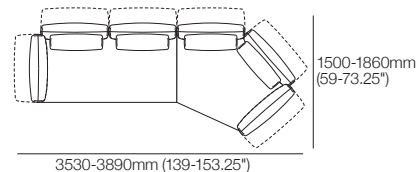

Haven Keystone

Configurations: right-hand to left-hand Chaise