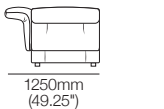

Arms/Backs

Arms/Backs: high & flexed

Side View
Chair/Sofa