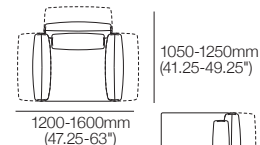

Modular Sofa

Configurations:

Haven Packages

Configurations & Dimensions

Modular Grand – Split Seat

Configurations:

3000-3400mm (118-134")

3000-3400mm
(118-134")

4800-5200mm (189-204.75")

1050-1250mm
(41.25-49.25")

1200-1600mm
(47.25-63")

1050-1250mm
(41.25-49.25")

2850-3050 (112.25-120")

1950-2150
(76.75-84.75")

2100-2500mm
(82.75-98.5")

3900-4300mm (153.5-169.25")

Modular Grand – Bench Seat

Configurations:

3000-3400mm
(118-134")

3000-3400mm
(118-134")

1050-1250mm
(41.25-49.25")

1950-2150
(76.75-84.75")

900mm
(35.5")

1050-1250mm
(41.25-49.25")

1050-1250mm
(41.25-49.25")

2100-2500mm
(82.75-98.5")

2100-2500mm
(82.75-98.5")

1050-1250mm
(41.25-49.25")

4800-5200mm (189-204.75")