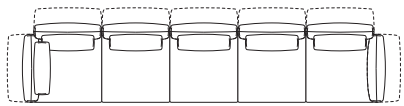

Haven Keystone

Configurations: right-hand to left-hand Chaise

Lounge Chair

Configuration:

Modular Sofa – Bench

Configuration:

Modular Sofa – Split Seat

Configurations:

Modular Sofa

Configurations:

Haven Packages

Configurations & Dimensions

Modular Grand – Split Seat

Configurations:

3000-3400mm (118-134")

3000-3400mm
(118-134")

4800-5200mm (189-204.75")

1050-1250mm
(41.25-49.25")

1200-1600mm
(47.25-63")

1050-1250mm
(41.25-49.25")

2850-3050 (112.25-120")

1950-2150
(76.75-84.75")

2100-2500mm
(82.75-98.5")

3900-4300mm (153.5-169.25")