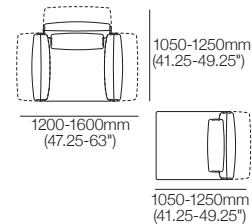

Modular Sofa

Configurations:

Haven Packages

Configurations & Dimensions

Modular Grand – Split Seat

Configurations:

3000-3400mm (118-134")

3000-3400mm
(118-134")

4800-5200mm (189-204.75")

1050-1250mm
(41.25-49.25")

1200-1600mm
(47.25-63")

1050-1250mm
(41.25-49.25")

2850-3050 (112.25-120")

1950-2150
(76.75-84.75")

2100-2500mm
(82.75-98.5")

3900-4300mm (153.5-169.25")

Modular Grand – Bench Seat

Configurations:

3000-3400mm
(118-134")

3000-3400mm
(118-134")

1050-1250mm
(41.25-49.25")

1950-2150
(76.75-84.75")

900mm
(35.5")

1050-1250mm
(41.25-49.25")

1050-1250mm
(41.25-49.25")

2100-2500mm
(82.75-98.5")

2100-2500mm
(82.75-98.5")

1050-1250mm
(41.25-49.25")

4800-5200mm (189-204.75")