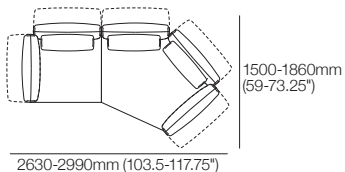

Ottoman Square 900

Top View/Side View

Haven Packages

Configurations & Dimensions

Keystone Chaise

Configurations: right-hand to left-hand Chaise

Metro

Configurations: right-hand to left-hand Chaise

Modular Sofa

Configurations:

Haven Packages

Configurations & Dimensions

Modular Grand – Split Seat

Configurations:

3000-3400mm (118-134")

3000-3400mm
(118-134")

4800-5200mm (189-204.75")

1050-1250mm
(41.25-49.25")

1200-1600mm
(47.25-63")

1050-1250mm
(41.25-49.25")

2850-3050 (112.25-120")

1950-2150
(76.75-84.75")

2100-2500mm
(82.75-98.5")

3900-4300mm (153.5-169.25")

Modular Grand – Bench Seat

Configurations:

3000-3400mm
(118-134")

3000-3400mm
(118-134")

1050-1250mm
(41.25-49.25")

1950-2150
(76.75-84.75")

900mm
(35.5")

1050-1250mm
(41.25-49.25")