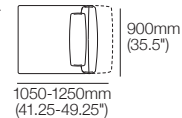

Ottoman Square 900

Top View/Side View

Haven Packages

Configurations & Dimensions

Keystone Chaise

Configurations: right-hand to left-hand Chaise

Metro

Configurations: right-hand to left-hand Chaise

Modular Sofa

Configurations:

Haven Packages

Configurations & Dimensions

Modular Grand – Split Seat

Configurations:

3000-3400mm (118-134")

3000-3400mm
(118-134")

4800-5200mm (189-204.75")

1050-1250mm
(41.25-49.25")

1200-1600mm
(47.25-63")

1050-1250mm
(41.25-49.25")

2850-3050 (112.25-120")

1950-2150
(76.75-84.75")

2100-2500mm
(82.75-98.5")

3900-4300mm (153.5-169.25")

1050-1250mm
(41.25-49.25")

2100-2500mm
(82.75-98.5")

2100-2500mm
(82.75-98.5")

1050-1250mm
(41.25-49.25")

4800-5200mm (189-204.75")