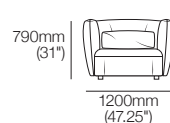

Front View
Chair