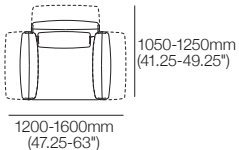

Modular 1-Seater

Top View