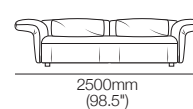

Front View
2-Seater Sofa