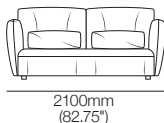

Front View
2-Seater Sofa