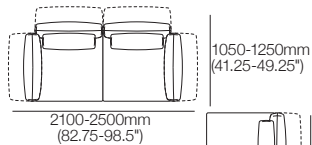

Haven Keystone

Configurations: right-hand to left-hand Chaise

Lounge Chair

Configuration:

Modular Sofa – Bench

Configuration:

Modular Sofa – Split Seat

Configurations:

Modular Sofa

Configurations:

Haven Packages

Configurations & Dimensions

Modular Grand – Split Seat

Configurations:

3000-3400mm (118-134")

3000-3400mm
(118-134")

4800-5200mm (189-204.75")

1050-1250mm
(41.25-49.25")

1200-1600mm
(47.25-63")

1050-1250mm
(41.25-49.25")

2850-3050 (112.25-120")

1950-2150
(76.75-84.75")

2100-2500mm
(82.75-98.5")

3900-4300mm (153.5-169.25")

1050-1250mm
(41.25-49.25")

2100-2500mm
(82.75-98.5")

2100-2500mm
(82.75-98.5")

1050-1250mm
(41.25-49.25")

4800-5200mm (189-204.75")