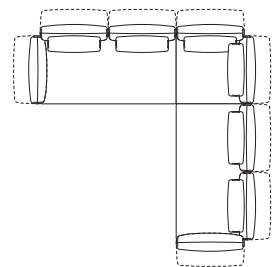

Modular Sofa

Configurations:

Haven Packages

Configurations & Dimensions

Modular Grand – Split Seat

Configurations:

3000-3400mm (118-134")

3000-3400mm
(118-134")

4800-5200mm (189-204.75")

1050-1250mm
(41.25-49.25")

1200-1600mm
(47.25-63")

1050-1250mm
(41.25-49.25")

2850-3050 (112.25-120")

1950-2150
(76.75-84.75")

2100-2500mm
(82.75-98.5")

3900-4300mm (153.5-169.25")

Modular Grand – Bench Seat

Configurations:

3000-3400mm
(118-134")

3000-3400mm
(118-134")

1050-1250mm
(41.25-49.25")

1950-2150
(76.75-84.75")

900mm
(35.5")

1050-1250mm
(41.25-49.25")

1050-1250mm
(41.25-49.25")

2100-2500mm
(82.75-98.5")

2100-2500mm
(82.75-98.5")

1050-1250mm
(41.25-49.25")

4800-5200mm (189-204.75")