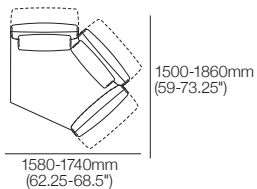

Ottoman Square 900

Top View/Side View

Haven Packages

Configurations & Dimensions

Keystone Chaise

Configurations: right-hand to left-hand Chaise

Metro

Configurations: right-hand to left-hand Chaise

Modular Sofa

Configurations:

Haven Packages

Configurations & Dimensions

Modular Grand – Split Seat

Configurations:

3000-3400mm (118-134")

3000-3400mm
(118-134")

4800-5200mm (189-204.75")

1050-1250mm
(41.25-49.25")

1200-1600mm
(47.25-63")

1050-1250mm
(41.25-49.25")

2850-3050 (112.25-120")

1950-2150
(76.75-84.75")

2100-2500mm
(82.75-98.5")

3900-4300mm (153.5-169.25")

1050-1250mm
(41.25-49.25")

2100-2500mm
(82.75-98.5")

2100-2500mm
(82.75-98.5")

1050-1250mm
(41.25-49.25")

4800-5200mm (189-204.75")