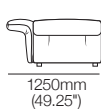

Arms/Backs

Arms/Backs: low & flexed

Side View
Chair/Sofa