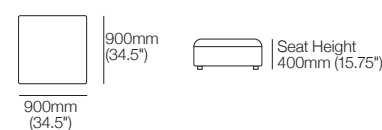

Ottoman Square 900

Top View/Side View