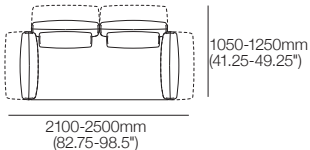

Modular 2-Seater

Top View