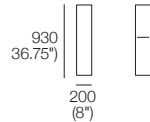

King-US

Headboard/Bedhead: Standard or SMART | Fabric or Leather | MIX or Deluxe

Side (Standard | SMART)