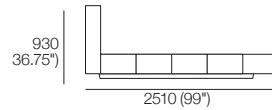

Queen-AU-CA-NZ-US

Bedbase Soft (Fabric or Leather):
Mattress Area:

1525 (60") x 2030 (80")