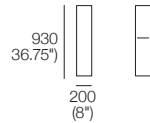

King-AU-CA-SG-NZ | SuperKing-NZ

Headboard/Bedhead: Standard or SMART | Fabric or Leather | MIX or Deluxe

Side (Standard | SMART)