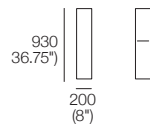

Queen-AU-CA-NZ-SG-US

Headboard/Bedhead: Standard or SMART | Fabric or Leather | MIX or Deluxe

Side (Standard | SMART)