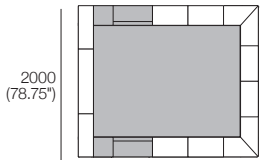

## Queen-AU-CA-NZ-US

Bedbase (Fabric or Leather) with Shelves:  
Mattress Area:

1525 (60") x 2030 (80")

## Queen-AU-CA-NZ-US

Bedbase Soft (Fabric or Leather):  
Mattress Area:

1525 (60") x 2030 (80")

## Queen-SG

Bedbase (Fabric or Leather) with Shelves:  
Mattress Area:

1525 (60") x 1900 (74.75")