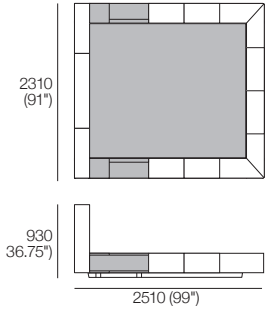

## King-AU | SuperKing-NZ

Bedbase (Fabric or Leather) with Shelves:  
 Mattress Area:  
 1835 (72.25") x 2030 (80")

## King-AU | SuperKing-NZ

Bedbase Soft (Fabric or Leather):  
 Mattress Area:  
 1835 (72.25") x 2030 (80")

## King-SG

Bedbase (Fabric or Leather) with Shelves:  
 Mattress Area:  
 1835 (72.25") x 1900 (74.75")

## King-US

Mattress: **7000A**  
Dimensions:  
Width: 1930 (76")  
Length: 2030 (80")