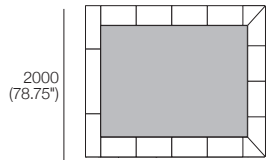

## Queen-AU-CA-NZ-US

Bedbase Soft (Fabric or Leather):  
Mattress Area:

1525 (60") x 2030 (80")

## Queen-SG

Bedbase (Fabric or Leather) with Shelves:  
Mattress Area:

1525 (60") x 1900 (74.75")

## Queen-SG

Bedbase Soft (Fabric or Leather):  
Mattress Area:

1525 (60") x 1900 (74.75")