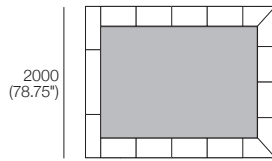

## King-NZ

Bedbase Soft (Fabric or Leather):  
 Mattress Area:  
 1660 (65.5") x 2030 (80")

Effective October 2024. Mattress sold separately. Shelves: Standard (included); or Charge (sold separately). Sleep+ Mattresses fit to size on all King Living Beds. Bed and Mattress sizes comparable in country or region as indicated: Australia (AU) | America (US) | Canada (CA) | Asia (SG) | New Zealand (NZ). Mattress Area: dimensions provided for compatibility check. Leather detail indicative. Upholstery options may include tricot. King Living has a policy of continuous improvement, changes to products and specifications may be made without prior notice. Images and drawings are representative of design only. Accessories not included.

## Queen-AU-CA-NZ-US

Bedbase (Fabric or Leather) with Shelves:  
Mattress Area:

1525 (60") x 2030 (80")

## Queen-AU-CA-NZ-US

Bedbase Soft (Fabric or Leather):  
Mattress Area:

1525 (60") x 2030 (80")