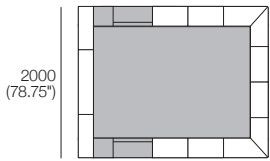

## King-NZ

Bedbase (Fabric or Leather) with Shelves:  
 Mattress Area:  
 1660 (65.5") x 2030 (80")

## King-NZ

Bedbase Soft (Fabric or Leather):  
 Mattress Area:  
 1660 (65.5") x 2030 (80")

Effective October 2024. Mattress sold separately. Shelves: Standard (included); or Charge (sold separately). Sleep+ Mattresses fit to size on all King Living Beds. Bed and Mattress sizes comparable in country or region as indicated: Australia (AU) | America (US) | Canada (CA) | Asia (SG) | New Zealand (NZ). Mattress Area: dimensions provided for compatibility check. Leather detail indicative. Upholstery options may include tricot. King Living has a policy of continuous improvement, changes to products and specifications may be made without prior notice. Images and drawings are representative of design only. Accessories not included.

## Queen-AU-CA-NZ-US

Bedbase (Fabric or Leather) with Shelves:  
Mattress Area:

1525 (60") x 2030 (80")