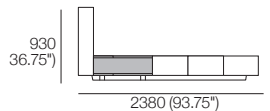

## Queen-AU-CA-NZ-US

Bedbase (Fabric or Leather) with Shelves:  
Mattress Area:

1525 (60") x 2030 (80")

## Queen-AU-CA-NZ-US

Bedbase Soft (Fabric or Leather):  
Mattress Area:

1525 (60") x 2030 (80")

## Queen-SG

Bedbase (Fabric or Leather) with Shelves:  
Mattress Area:

1525 (60") x 1900 (74.75")