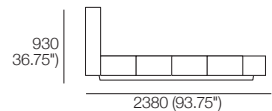

Queen-SG

Bedbase Soft (Fabric or Leather):
Mattress Area:

1525 (60") x 1900 (74.75")