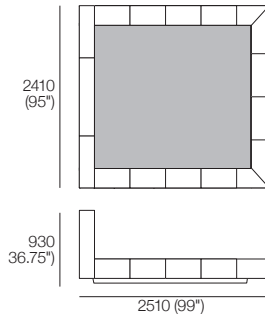

## King-SG

Bedbase (Fabric or Leather) with Shelves:  
 Mattress Area:  
 1835 (72.25") x 1900 (74.75")

## King-SG

Bedbase Soft (Fabric or Leather):  
 Mattress Area:  
 1835 (72.25") x 1900 (74.75")

## King-US

Bedbase (Fabric or Leather) with Shelves:  
 Mattress Area:  
 1935 (76.25") x 2030 (80")

## King-NZ

Bedbase (Fabric or Leather) with Shelves:  
 Mattress Area:  
 1660 (65.5") x 2030 (80")