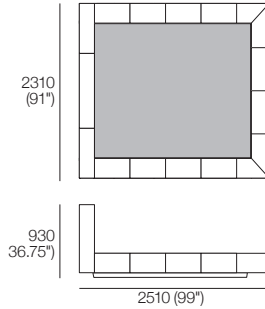

## King-AU | SuperKing-NZ

Bedbase (Fabric or Leather) with Shelves:  
 Mattress Area:  
 1835 (72.25") x 2030 (80")

## King-AU | SuperKing-NZ

Bedbase Soft (Fabric or Leather):  
 Mattress Area:  
 1835 (72.25") x 2030 (80")

## King-SG

Bedbase (Fabric or Leather) with Shelves:  
 Mattress Area:  
 1835 (72.25") x 1900 (74.75")

## King-US

Mattress: **7000A**  
Dimensions:  
Width: 1930 (76")  
Length: 2030 (80")