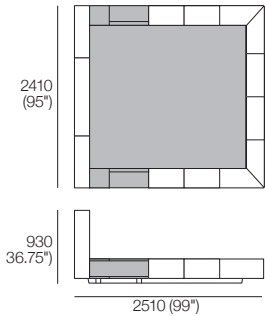

## King-AU | SuperKing-NZ

Bedbase Soft (Fabric or Leather):  
 Mattress Area:  
 1835 (72.25") x 2030 (80")

## King-SG

Bedbase (Fabric or Leather) with Shelves:  
 Mattress Area:  
 1835 (72.25") x 1900 (74.75")

## King-SG

Bedbase Soft (Fabric or Leather):  
 Mattress Area:  
 1835 (72.25") x 1900 (74.75")

## King-US

Bedbase (Fabric or Leather) with Shelves:  
 Mattress Area:  
 1935 (76.25") x 2030 (80")