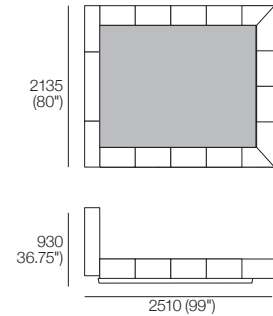

## King-US

Bedbase (Fabric or Leather) with Shelves:  
 Mattress Area:  
 1935 (76.25") x 2030 (80")

## King-US

Bedbase Soft (Fabric or Leather):  
 Mattress Area:  
 1935 (76.25") x 2030 (80")

## King-NZ

Bedbase (Fabric or Leather) with Shelves:  
 Mattress Area:  
 1660 (65.5") x 2030 (80")

## King-NZ

Bedbase Soft (Fabric or Leather):  
 Mattress Area:  
 1660 (65.5") x 2030 (80")

Effective October 2024. Mattress sold separately. Shelves: Standard (included); or Charge (sold separately). Sleep+ Mattresses fit to size on all King Living Beds. Bed and Mattress sizes comparable in country or region as indicated: Australia (AU) | America (US) | Canada (CA) | Asia (SG) | New Zealand (NZ). Mattress Area: dimensions provided for compatibility check. Leather detail indicative. Upholstery options may include tricot. King Living has a policy of continuous improvement, changes to products and specifications may be made without prior notice. Images and drawings are representative of design only. Accessories not included.