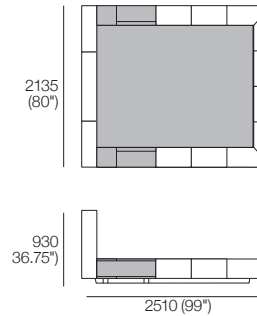

## King-SG

Bedbase Soft (Fabric or Leather):  
 Mattress Area:  
 1835 (72.25") x 1900 (74.75")

## King-US

Bedbase (Fabric or Leather) with Shelves:  
 Mattress Area:  
 1935 (76.25") x 2030 (80")

## King-US

Bedbase Soft (Fabric or Leather):  
 Mattress Area:  
 1935 (76.25") x 2030 (80")

## King-NZ

Bedbase (Fabric or Leather) with Shelves:  
 Mattress Area:  
 1660 (65.5") x 2030 (80")