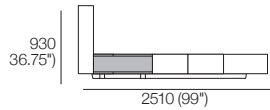

Jasper Motion Bed

Queen-AU-CA-NZ-US

Bedbase (Fabric or Leather) with Shelves:
Mattress Area:

1525 (60") x 2030 (80")