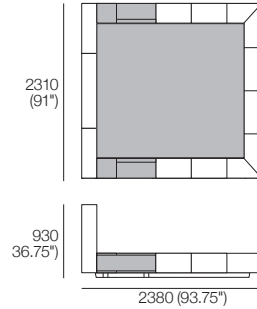

## King-AU | SuperKing-NZ

Bedbase (Fabric or Leather) with Shelves:  
 Mattress Area:  
 1835 (72.25") x 2030 (80")

## King-AU | SuperKing-NZ

Bedbase Soft (Fabric or Leather):  
 Mattress Area:  
 1835 (72.25") x 2030 (80")

## King-SG

Bedbase (Fabric or Leather) with Shelves:  
 Mattress Area:  
 1835 (72.25") x 1900 (74.75")

## King-US

Mattress: **7000A**  
Dimensions:  
Width: 1930 (76")  
Length: 2030 (80")