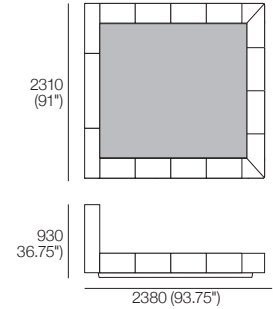

## King-AU | SuperKing-NZ

Bedbase (Fabric or Leather) with Shelves:  
 Mattress Area:  
 1835 (72.25") x 2030 (80")

## King-AU | SuperKing-NZ

Bedbase Soft (Fabric or Leather):  
 Mattress Area:  
 1835 (72.25") x 2030 (80")

## King-SG

Bedbase (Fabric or Leather) with Shelves:  
 Mattress Area:  
 1835 (72.25") x 1900 (74.75")

## King-SG

Bedbase Soft (Fabric or Leather):  
 Mattress Area:  
 1835 (72.25") x 1900 (74.75")