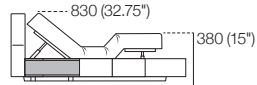

# Jasper Motion Bed

**Sleep+ Mattress 7000A**  
Adjustable Mattress

**Jasper Motion Bed**  
Mattress: Horizontal Position

Maximum Adjustable Heights

Mattress Ends Independently Adjustable

**Sleep+ Mattress 7000A**  
Size : Range : Dimensions

## King-AU | SuperKing-NZ

Mattress: **7000A**  
Dimensions:  
Width: 1835 (72.25")  
Length: 2030 (80")