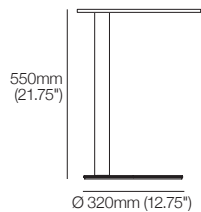

K I N G

DT202044-V1

kingliving.com

Myco Outdoor Side Table

Myco Outdoor Side Table

Myco Side Table Metal

Top View

Side view

Front View