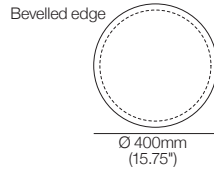

K I N G

DT20230089

kingliving.com

Myco Side Table

Myco Side Table

Myco Side Table Timber 490 Timber Top and Metal Base

Top View

Side view

Front View

Myco Side Table Timber 490 – with Leather insert Timber Top (with Leather insert) and Metal Base

Top View

Side view

Front View

Myco Side Table

Myco Side Table Marble Marble Top and Metal Base

Top View

Side view

Front View

Myco Side Table Metal Metal Top and Metal Base

Top View

Side view

Front View