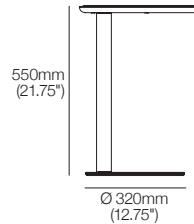

Front View

Myco Side Table Timber 490 – with Leather insert Timber Top (with Leather insert) and Metal Base

Top View

Side view

Front View

Myco Side Table

Myco Side Table Marble Marble Top and Metal Base

Top View

Side view

Front View

Myco Side Table Metal Metal Top and Metal Base

Top View

Side view

Front View