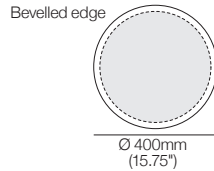

K I N G

DT20230089

kingliving.com

Myco Side Table

Myco Side Table

Myco Side Table Timber 490 Timber Top and Metal Base

Top View

Side view

Front View

Myco Side Table Timber 490 – with Leather insert Timber Top (with Leather insert) and Metal Base

Top View

Side view

Front View

Myco Side Table

Myco Side Table Marble Marble Top and Metal Base

Top View

Side view

Front View

Myco Side Table Metal Metal Top and Metal Base

Top View

Side view

Front View