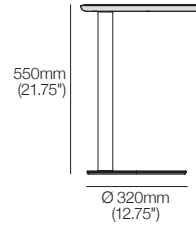

Front View

Myco Side Table Timber 490 – with Leather insert Timber Top (with Leather insert) and Metal Base

Top View

Side view

Front View

Myco Side Table

Myco Side Table Marble Marble Top and Metal Base

Top View

Side view

Front View

Myco Side Table Metal Metal Top and Metal Base

Top View

Side view

Front View