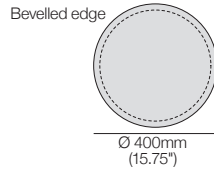

K I N G

DT20230089

kingliving.com

Myco Side Table

Myco Side Table

Myco Side Table Timber 490 Timber Top and Metal Base

Top View

Side view

Front View

Myco Side Table Timber 490 – with Leather insert Timber Top (with Leather insert) and Metal Base

Top View

Side view

Front View

Myco Side Table

Myco Side Table Marble Marble Top and Metal Base

Top View

Side view

Front View

Myco Side Table Metal Metal Top and Metal Base

Top View

Side view

Front View