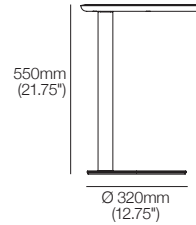

K I N G

DT20230089

kingliving.com

Myco Side Table

Myco Side Table

Myco Side Table Timber 490 Timber Top and Metal Base

Top View

Side view

Front View

Myco Side Table Timber 490 – with Leather insert Timber Top (with Leather insert) and Metal Base

Top View

Side view

Front View

Myco Side Table

Myco Side Table Marble Marble Top and Metal Base

Top View

Side view

Front View

Myco Side Table Metal Metal Top and Metal Base

Top View

Side view

Front View