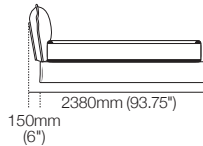

K I N G

DT2024182-ANZ-ASIA-NA

kingliving.com

Delta Coast Bed

Delta Coast Bed

King-AU-CA | SuperKing-NZ

Option: Storage Bed or Non-Storage Bed
 Mattress Area: 1935mm (76.25") x 2030mm (80")
 Mattress sold separately

Queen-AU-US-CA-NZ

Option: Storage Bed or Non-Storage Bed
 Mattress Area: 1525mm (60") x 2030mm (80")
 Mattress sold separately

Storage Bed (Option)

Queen Storage Bedbase encloses a generous storage compartment.

Option: Storage Bed or Non-Storage Bed
 Mattress Area: 1055mm (41.5") x 2030mm (80")
 Mattress sold separately

Bedhead Positions:

KingSingle Headboard/Bedhead can be positioned at either end of the bed to suit your space.