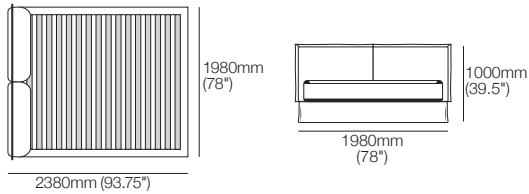

K I N G

DT2024182-ANZ-ASIA-NA

kingliving.com

Delta Coast Bed

Delta Coast Bed

King-AU-CA | SuperKing-NZ

Option: Storage Bed or Non-Storage Bed
 Mattress Area: 1935mm (76.25") x 2030mm (80")
 Mattress sold separately

Queen-AU-US-CA-NZ

Option: Storage Bed or Non-Storage Bed
 Mattress Area: 1525mm (60") x 2030mm (80")
 Mattress sold separately

Storage Bed (Option)

Queen Storage Bedbase encloses a generous storage compartment.

Option: Storage Bed or Non-Storage Bed
 Mattress Area: 1055mm (41.5") x 2030mm (80")
 Mattress sold separately

Bedhead Positions:

KingSingle Headboard/Bedhead can be positioned at either end of the bed to suit your space.