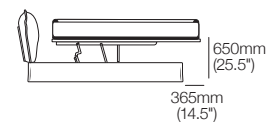

K I N G

DT2024182-ANZ-ASIA-NA

kingliving.com

Delta Coast Bed

Delta Coast Bed

King-AU-CA | SuperKing-NZ

Option: Storage Bed or Non-Storage Bed
 Mattress Area: 1935mm (76.25") x 2030mm (80")
 Mattress sold separately

Storage Bed (Option)

King Storage Bedbase encloses a generous storage compartment.

Accessing Storage

King Storage Bed lifts open easily to access storage.

Bed-Making

Engineered Steel Frame lifts further into the bed-making position and extends past the Bedbase.

Queen-AU-US-CA-NZ

Option: Storage Bed or Non-Storage Bed
 Mattress Area: 1525mm (60") x 2030mm (80")
 Mattress sold separately

Storage Bed (Option)

Queen Storage Bedbase encloses a generous storage compartment.

Option: Storage Bed or Non-Storage Bed
 Mattress Area: 1055mm (41.5") x 2030mm (80")
 Mattress sold separately

Bedhead Positions:

KingSingle Headboard/Bedhead can be positioned at either end of the bed to suit your space.