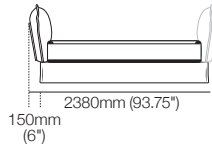

Queen-AU-US-CA-NZ

Option: Storage Bed or Non-Storage Bed
 Mattress Area: 1525mm (60") x 2030mm (80")
 Mattress sold separately

Storage Bed (Option)

Queen Storage Bedbase encloses a generous storage compartment.

Accessing Storage

Queen Storage Bed opens easily to access storage.

Bed-Making

Engineered Steel Frame lifts further into the bed-making position and extends past the Bedbase.

Delta Coast Bed

KingSingle-AU-US-CA-NZ

Option: Storage Bed or Non-Storage Bed
 Mattress Area: 1055mm (41.5") x 2030mm (80")
 Mattress sold separately

Bedhead Positions:

KingSingle Headboard/Bedhead can be positioned at either end of the bed to suit your space.