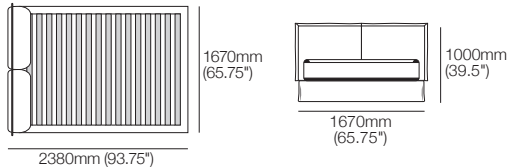

K I N G

DT2024182-ANZ-ASIA-NA

kingliving.com

Delta Coast Bed

Delta Coast Bed

King-AU-CA | SuperKing-NZ

Option: Storage Bed or Non-Storage Bed
 Mattress Area: 1935mm (76.25") x 2030mm (80")
 Mattress sold separately

Storage Bed (Option)

King Storage Bedbase encloses a generous storage compartment.

Accessing Storage

King Storage Bed lifts open easily to access storage.

Bed-Making

Engineered Steel Frame lifts further into the bed-making position and extends past the Bedbase.

Queen-AU-US-CA-NZ

Option: Storage Bed or Non-Storage Bed
 Mattress Area: 1525mm (60") x 2030mm (80")
 Mattress sold separately

Storage Bed (Option)

Queen Storage Bedbase encloses a generous storage compartment.

Option: Storage Bed or Non-Storage Bed
 Mattress Area: 1055mm (41.5") x 2030mm (80")
 Mattress sold separately

Bedhead Positions:

KingSingle Headboard/Bedhead can be positioned at either end of the bed to suit your space.