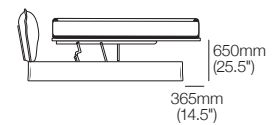

Queen-AU-US-CA-NZ

Option: Storage Bed or Non-Storage Bed
 Mattress Area: 1525mm (60") x 2030mm (80")
 Mattress sold separately

Storage Bed (Option)

Queen Storage Bedbase encloses a generous storage compartment.

Accessing Storage

Queen Storage Bed opens easily to access storage.

Bed-Making

Engineered Steel Frame lifts further into the bed-making position and extends past the Bedbase.

Delta Coast Bed

KingSingle-AU-US-CA-NZ

Option: Storage Bed or Non-Storage Bed
 Mattress Area: 1055mm (41.5") x 2030mm (80")
 Mattress sold separately

Bedhead Positions:

KingSingle Headboard/Bedhead can be positioned at either end of the bed to suit your space.