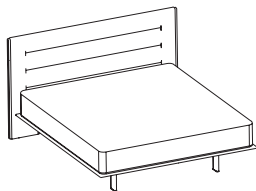

Horizon Bedhead/Headboard

Leather detail indicative.

Front View (Standard)

Back View (Standard)

Front View (Deluxe)

Back View (Deluxe)

Horizon Bedhead/Headboard with Side-Panels*

*Optional Side-Panels – sold separately (pair). Leather detail indicative.

Front View (Standard)

Rear View (Standard)

Front View (Deluxe)

Rear View (Deluxe)

Leg Position – without Side-Panels:

Use outer paired leg position

Leg Position – with Side-Panels:

Use either pair of leg positions:
 – Inner paired leg position;
 – Outer paired leg position

Side-Panel Rotation

Horizon Bed

King-AU | SuperKing-NZ

Mattress Area:
1835 (72.25") x 2030 (80")

2145 (84.5")

King-US

Mattress Area:
1935 (76.25") x 2030 (80")

2145 (84.5")

King-NZ

Mattress Area:
1660 (65.5") x 2030 (80")

2145 (84.5")

Queen-AU-CA-NZ-US

Mattress Area:
1525 (60") x 2030 (80")

2145 (84.5")

King-SG

Mattress Area:
1835 (72.25") x 1900 (74.75")