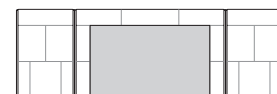

K I N G

DT20241E1ANZASIA-NA-V1

kingliving.com

Horizon Bed

Horizon Bed

Horizon Bed General Dimensions:

Mattress sold separately.

Side View

Horizon Bedhead/Headboard

Leather detail indicative.

Front View (Standard)

Back View (Standard)

Front View (Deluxe)

Back View (Deluxe)

Horizon Bedhead/Headboard with Side-Panels*

*Optional Side-Panels – sold separately (pair). Leather detail indicative.

Front View (Standard)

Rear View (Standard)

Front View (Deluxe)

Rear View (Deluxe)

Leg Position – without Side-Panels:

Use outer paired leg position

Leg Position – with Side-Panels:

Use either pair of leg positions:
 – Inner paired leg position;
 – Outer paired leg position

Side-Panel Rotation

Horizon Bed

King-AU | SuperKing-NZ

Mattress Area:
1835 (72.25") x 2030 (80")

2145 (84.5")

King-US

Mattress Area:
1935 (76.25") x 2030 (80")

2145 (84.5")