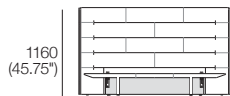

K I N G

DT20241E1ANZASIA-NA-V1

kingliving.com

Horizon Bed

Horizon Bed

Horizon Bed General Dimensions:

Mattress sold separately.

Side View

Horizon Bedhead/Headboard

Leather detail indicative.

Front View (Standard)

Back View (Standard)

Front View (Deluxe)

Back View (Deluxe)

Horizon Bedhead/Headboard with Side-Panels*

*Optional Side-Panels – sold separately (pair). Leather detail indicative.

Side-Panel Rotation

Horizon Bed

King-AU | SuperKing-NZ

Mattress Area:
1835 (72.25") x 2030 (80")

2145 (84.5")

King-US

Mattress Area:
1935 (76.25") x 2030 (80")

2145 (84.5")

King-NZ

Mattress Area:
1660 (65.5") x 2030 (80")

2145 (84.5")

Queen-AU-CA-NZ-US

Mattress Area:
1525 (60") x 2030 (80")

2145 (84.5")

King-SG

Mattress Area:
1835 (72.25") x 1900 (74.75")