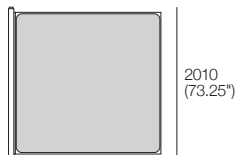

Side-Panel Rotation

Horizon Bed

King-AU | SuperKing-NZ

Mattress Area:
1835 (72.25") x 2030 (80")

2145 (84.5")

King-US

Mattress Area:
1935 (76.25") x 2030 (80")

2145 (84.5")

King-NZ

Mattress Area:
1660 (65.5") x 2030 (80")

2145 (84.5")

Queen-AU-CA-NZ-US

Mattress Area:
1525 (60") x 2030 (80")

2145 (84.5")

King-SG

Mattress Area:
1835 (72.25") x 1900 (74.75")

2015 (79.5")

Queen-SG

Mattress Area:
1525 (60") x 1900 (74.75")

2015 (79.5")

Effective September 2024. Mattress sold separately. Sleep+ Mattresses fit to size on all King Living Beds. Bed and Mattress sizes comparable in country or region as indicated: Australia (AU) | America (US) | Canada (CA) | Asia (SG) | New Zealand (NZ). Mattress Area: dimensions provided for compatibility check. Leather detail indicative. Upholstery options may include tricot. King Living has a policy of continuous improvement, changes to products and specifications may be made without prior notice. Images and drawings are representative of design only. Accessories not included.