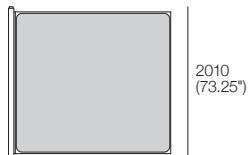

Horizon Bedhead/Headboard

Leather detail indicative.

Front View (Standard)

Back View (Standard)

Front View (Deluxe)

Back View (Deluxe)

Horizon Bedhead/Headboard with Side-Panels*

*Optional Side-Panels – sold separately (pair). Leather detail indicative.

Front View (Standard)

Rear View (Standard)

Front View (Deluxe)

Rear View (Deluxe)

Leg Position – without Side-Panels:

Use outer paired leg position

Leg Position – with Side-Panels:

Use either pair of leg positions:
 – Inner paired leg position;
 – Outer paired leg position

Side-Panel Rotation

Horizon Bed

King-AU | SuperKing-NZ

Mattress Area:
1835 (72.25") x 2030 (80")

2145 (84.5")

King-US

Mattress Area:
1935 (76.25") x 2030 (80")

2145 (84.5")

King-NZ

Mattress Area:
1660 (65.5") x 2030 (80")

2145 (84.5")

Queen-AU-CA-NZ-US

Mattress Area:
1525 (60") x 2030 (80")

2145 (84.5")

King-SG

Mattress Area:
1835 (72.25") x 1900 (74.75")