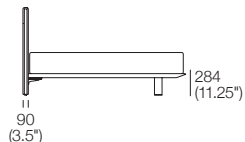

K I N G

DT20241E1ANZASIA-NA-V1

kingliving.com

Horizon Bed

Horizon Bed

Horizon Bed General Dimensions:

Mattress sold separately.

Side View

Horizon Bedhead/Headboard

Leather detail indicative.

Front View (Standard)

Back View (Standard)

Front View (Deluxe)

Back View (Deluxe)

Horizon Bedhead/Headboard with Side-Panels*

*Optional Side-Panels – sold separately (pair). Leather detail indicative.

Side-Panel Rotation

Horizon Bed

King-AU | SuperKing-NZ

Mattress Area:
1835 (72.25") x 2030 (80")

2145 (84.5")

King-US

Mattress Area:
1935 (76.25") x 2030 (80")

2145 (84.5")

King-NZ

Mattress Area:
1660 (65.5") x 2030 (80")

2145 (84.5")

Queen-AU-CA-NZ-US

Mattress Area:
1525 (60") x 2030 (80")

2145 (84.5")

King-SG

Mattress Area:
1835 (72.25") x 1900 (74.75")