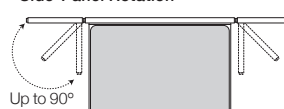

Front View (Standard)

Rear View (Standard)

Front View (Deluxe)

Rear View (Deluxe)

Leg Position – without Side-Panels:

Use outer paired leg position

Leg Position – with Side-Panels:

Use either pair of leg positions:
 – Inner paired leg position;
 – Outer paired leg position

Side-Panel Rotation

Horizon Bed

King-AU | SuperKing-NZ

Mattress Area:
1835 (72.25") x 2030 (80")

2145 (84.5")

King-US

Mattress Area:
1935 (76.25") x 2030 (80")

2145 (84.5")