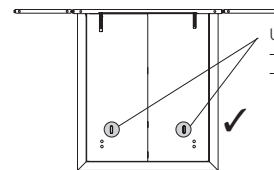

Front View (Standard)

Rear View (Standard)

Front View (Deluxe)

Rear View (Deluxe)

Leg Position – without Side-Panels:

Use outer paired leg position

Leg Position – with Side-Panels:

Use either pair of leg positions:
 – Inner paired leg position;
 – Outer paired leg position

Side-Panel Rotation

Horizon Bed

King-AU | SuperKing-NZ

Mattress Area:
1835 (72.25") x 2030 (80")

2145 (84.5")

King-US

Mattress Area:
1935 (76.25") x 2030 (80")

2145 (84.5")

King-NZ

Mattress Area:
1660 (65.5") x 2030 (80")

2145 (84.5")

Queen-AU-CA-NZ-US

Mattress Area:
1525 (60") x 2030 (80")

2145 (84.5")

King-SG

Mattress Area:
1835 (72.25") x 1900 (74.75")