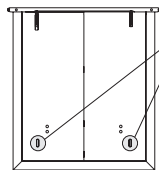

Front View (Standard)

Rear View (Standard)

Front View (Deluxe)

Rear View (Deluxe)

Leg Position – without Side-Panels:

Use outer paired leg position

Leg Position – with Side-Panels:

Use either pair of leg positions:
 – Inner paired leg position;
 – Outer paired leg position

Side-Panel Rotation

Horizon Bed

King-AU | SuperKing-NZ

Mattress Area:
1835 (72.25") x 2030 (80")

2145 (84.5")

King-US

Mattress Area:
1935 (76.25") x 2030 (80")

2145 (84.5")

King-NZ

Mattress Area:
1660 (65.5") x 2030 (80")

2145 (84.5")

Queen-AU-CA-NZ-US

Mattress Area:
1525 (60") x 2030 (80")

2145 (84.5")

King-SG

Mattress Area:
1835 (72.25") x 1900 (74.75")