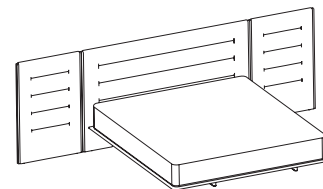

Horizon Bedhead/Headboard

Leather detail indicative.

Front View (Standard)

Back View (Standard)

Front View (Deluxe)

Back View (Deluxe)

Horizon Bedhead/Headboard with Side-Panels*

*Optional Side-Panels – sold separately (pair). Leather detail indicative.

Front View (Standard)

Rear View (Standard)

Front View (Deluxe)

Rear View (Deluxe)

Leg Position – without Side-Panels:

Use outer paired leg position

Leg Position – with Side-Panels:

Use either pair of leg positions:
 – Inner paired leg position;
 – Outer paired leg position

Side-Panel Rotation

Horizon Bed

King-AU | SuperKing-NZ

Mattress Area:
1835 (72.25") x 2030 (80")

2145 (84.5")

King-US

Mattress Area:
1935 (76.25") x 2030 (80")

2145 (84.5")

King-NZ

Mattress Area:
1660 (65.5") x 2030 (80")

2145 (84.5")

Queen-AU-CA-NZ-US

Mattress Area:
1525 (60") x 2030 (80")

2145 (84.5")

King-SG

Mattress Area:
1835 (72.25") x 1900 (74.75")