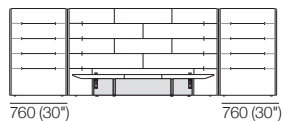

Horizon Bedhead/Headboard

Leather detail indicative.

Front View (Standard)

Back View (Standard)

Front View (Deluxe)

Back View (Deluxe)

Horizon Bedhead/Headboard with Side-Panels*

*Optional Side-Panels – sold separately (pair). Leather detail indicative.

Front View (Standard)

Rear View (Standard)

Front View (Deluxe)

Rear View (Deluxe)

Leg Position – without Side-Panels:

Use outer paired leg position

Leg Position – with Side-Panels:

Use either pair of leg positions:
 – Inner paired leg position;
 – Outer paired leg position

Side-Panel Rotation

Horizon Bed

King-AU | SuperKing-NZ

Mattress Area:
1835 (72.25") x 2030 (80")

2145 (84.5")

King-US

Mattress Area:
1935 (76.25") x 2030 (80")

2145 (84.5")

King-NZ

Mattress Area:
1660 (65.5") x 2030 (80")

2145 (84.5")

Queen-AU-CA-NZ-US

Mattress Area:
1525 (60") x 2030 (80")

2145 (84.5")

King-SG

Mattress Area:
1835 (72.25") x 1900 (74.75")