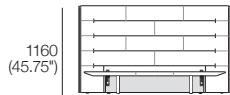

K I N G

DT20241E1ANZASIA-NA-V1

kingliving.com

Horizon Bed

Horizon Bed

Horizon Bed General Dimensions:

Mattress sold separately.

Side View

Horizon Bedhead/Headboard

Leather detail indicative.

Front View (Standard)

Back View (Standard)

Front View (Deluxe)

Back View (Deluxe)

Horizon Bedhead/Headboard with Side-Panels*

*Optional Side-Panels – sold separately (pair). Leather detail indicative.

Front View (Standard)

Rear View (Standard)

Front View (Deluxe)

Rear View (Deluxe)

Leg Position – without Side-Panels:

Use outer paired leg position

Leg Position – with Side-Panels:

Use either pair of leg positions:
 – Inner paired leg position;
 – Outer paired leg position

Side-Panel Rotation

Horizon Bed

King-AU | SuperKing-NZ

Mattress Area:
1835 (72.25") x 2030 (80")

2145 (84.5")

King-US

Mattress Area:
1935 (76.25") x 2030 (80")

2145 (84.5")