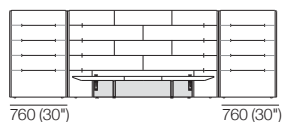

Horizon Bedhead/Headboard

Leather detail indicative.

Front View (Standard)

Back View (Standard)

Front View (Deluxe)

Back View (Deluxe)

Horizon Bedhead/Headboard with Side-Panels*

*Optional Side-Panels – sold separately (pair). Leather detail indicative.

Front View (Standard)

Rear View (Standard)

Front View (Deluxe)

Rear View (Deluxe)

Leg Position – without Side-Panels:

Use outer paired leg position

Leg Position – with Side-Panels:

Use either pair of leg positions:
 – Inner paired leg position;
 – Outer paired leg position

Side-Panel Rotation

Horizon Bed

King-AU | SuperKing-NZ

Mattress Area:
1835 (72.25") x 2030 (80")

2145 (84.5")

King-US

Mattress Area:
1935 (76.25") x 2030 (80")

2145 (84.5")

King-NZ

Mattress Area:
1660 (65.5") x 2030 (80")

2145 (84.5")

Queen-AU-CA-NZ-US

Mattress Area:
1525 (60") x 2030 (80")

2145 (84.5")

King-SG

Mattress Area:
1835 (72.25") x 1900 (74.75")