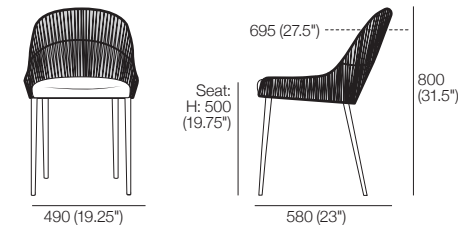

K I N G

Quay Outdoor

Dining Chairs | Barstools | Counter Stools

DT2022057-V6

kingliving.com

Quay Outdoor

Dining Chairs

Dining Chair (Upholstered)
Front View | Side View

Dining Chair (Woven)
Front View | Side View

Dining Chair (WeatherWeave)
Front View | Side View

Armless Dining Chair (Upholstered)
Front View | Side View

Armless Dining Chair (WeatherWeave)
Front View | Side View

Dining Chair Back Cushion (Optional)

Quay Outdoor

Barstools and Counter Stools

Barstool (Upholstered)
Front View | Side View

Barstool (Woven)
Front View | Side View

Barstool (WeatherWeave)
Front View | Side View

Counter Stool (Upholstered)
Front View | Side View

Counter Stool (WeatherWeave)
Front View | Side View

Counter Stool Back Cushion (Optional)