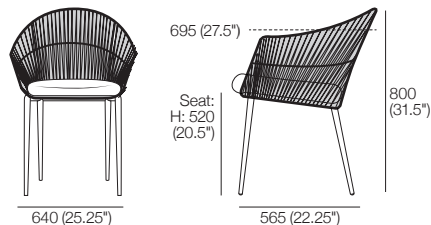

K I N G

Quay Outdoor

Dining Chairs | Barstools | Counter Stools

DT2022057-V6

kingliving.com

Quay Outdoor

Dining Chairs

Dining Chair (Upholstered)
Front View | Side View

Dining Chair (Woven)
Front View | Side View

Dining Chair (WeatherWeave)
Front View | Side View

Armless Dining Chair (Upholstered)
Front View | Side View

Armless Dining Chair (WeatherWeave)
Front View | Side View

Dining Chair Back Cushion (Optional)

Quay Outdoor

Barstools and Counter Stools

Barstool (Upholstered)
Front View | Side View

Barstool (Woven)
Front View | Side View

Barstool (WeatherWeave)
Front View | Side View

Counter Stool (Upholstered)
Front View | Side View

Counter Stool (WeatherWeave)
Front View | Side View

Counter Stool Back Cushion (Optional)