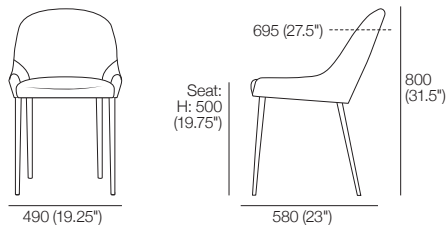

Armless Dining Chair (Upholstered)
Front View | Side View