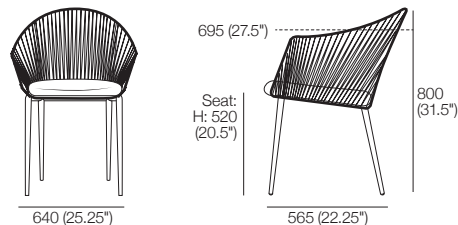

K I N G

Quay Outdoor

Dining Chairs | Barstools | Counter Stools

DT2022057-V6

kingliving.com

Quay Outdoor

Dining Chairs

Dining Chair (Upholstered)
Front View | Side View

Dining Chair (Woven)
Front View | Side View

Dining Chair (WeatherWeave)
Front View | Side View

Armless Dining Chair (Upholstered)
Front View | Side View

Armless Dining Chair (WeatherWeave)
Front View | Side View