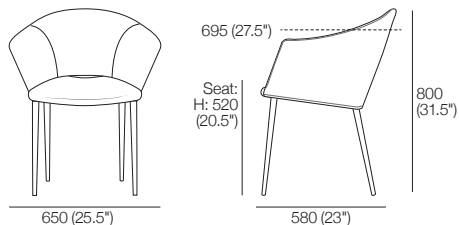

K I N G

Quay Outdoor

Dining Chairs | Barstools | Counter Stools

DT2022057-V6

kingliving.com

Quay Outdoor

Dining Chairs

Dining Chair (Upholstered)
Front View | Side View

Dining Chair (Woven)
Front View | Side View

Dining Chair (WeatherWeave)
Front View | Side View

Armless Dining Chair (Upholstered)
Front View | Side View

Armless Dining Chair (WeatherWeave)
Front View | Side View