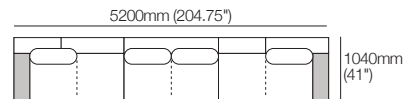

Kato Composition 1

Explore compositions configured from Kato modules. Contact your Showroom for more information.

Composition 1:

2x Corner Chaise, TimberShelf-780* – **CC2**

1x 2 Seater, Long Back – **2S1**

*Customise: Low Shelf or Media Shelf Console, STD (included); or Charge (sold separately).