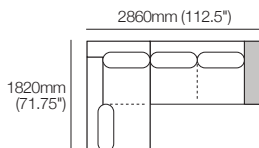

1x 2 Seater, Single Arm, Long Back – **2S3**

\*Customise: Low Shelf or Media Shelf Console, STD (included); or Charge (sold separately).

2080mm (82")  
Use Bed Brackets