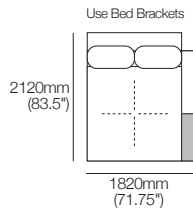

Kato Packages

Preselected packages are available online and in Showrooms. Easily rearrange the modules to suit your lifestyle and your space.

Kato Double Chaise Corner Grand

Configurations:

*Customise: Low Shelf or Media Shelf Console, STD (included); or Charge (sold separately).