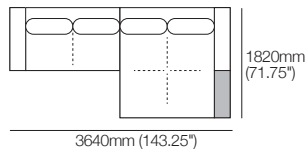

Kato 4-Seater Double Chaise Grand 1T

Configurations:

*Customise: Low Shelf or Media Shelf Console, STD (included); or Charge (sold separately).