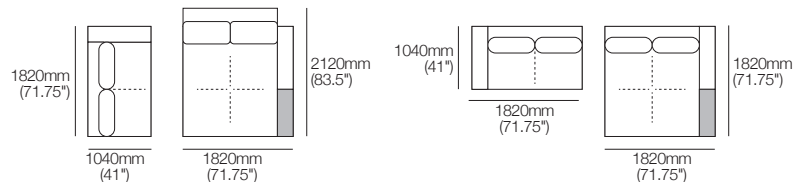

Kato 4-Seater Double Chaise Grand 1T

Configurations:

*Customise: Low Shelf or Media Shelf Console, STD (included); or Charge (sold separately).