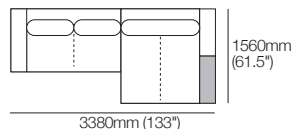

Kato Packages

Preselected packages are available online and in Showrooms. Easily rearrange the modules to suit your lifestyle and your space.

Kato 4-Seater Double Chaise 1T

Configurations:

*Customise: Low Shelf or Media Shelf Console, STD (included); or Charge (sold separately).