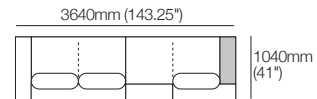

Kato Composition 4

Explore compositions configured from Kato modules. Contact your Showroom for more information.

Composition 4:

1x Corner Chaise, TimberShelf-780* – **CC2**

2x 2 Seater, Single Arm, TimberShelf-1040*, Long Back – **2S5**

1x 2 Seater, Single Arm, Long Back – **2S3**

*Customise: Low Shelf or Media Shelf Console, STD (included); or Charge (sold separately).

2080mm (82")
Use Bed Brackets