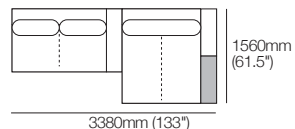

Kato Packages

Preselected packages are available online and in Showrooms. Easily rearrange the modules to suit your lifestyle and your space.

Kato 4-Seater Double Chaise 1T

Configurations:

*Customise: Low Shelf or Media Shelf Console, STD (included); or Charge (sold separately).