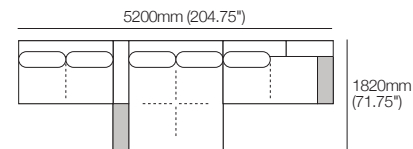

Kato Composition 2

Explore compositions configured from Kato modules. Contact your Showroom for more information.

Composition 2:

1x Grand Double Chaise, TimberShelf-780* – **GDC2**

1x Corner Chaise, TimberShelf-780 – **CC2**

1x 2 Seater, Long Back – **2S1**

*Customise: Low Shelf or Media Shelf Console, STD (included); or Charge (sold separately).