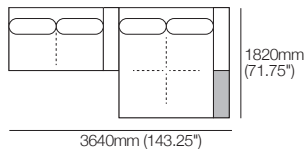

Kato 4-Seater Double Chaise Grand 1T

Configurations:

*Customise: Low Shelf or Media Shelf Console, STD (included); or Charge (sold separately).