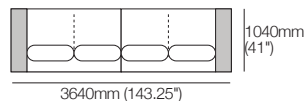

1x 2 Seater, Single Arm, Long Back – **2S3**

\*Customise: Low Shelf or Media Shelf Console, STD (included); or Charge (sold separately).

2080mm (82")  
Use Bed Brackets