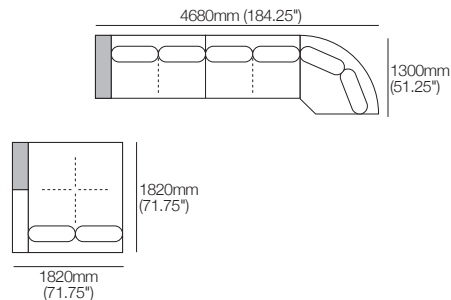

Kato Packages

Preselected packages are available online and in Showrooms. Easily rearrange the modules to suit your lifestyle and your space.

Kato Double Chaise Corner Grand

Configurations:

*Customise: Low Shelf or Media Shelf Console, STD (included); or Charge (sold separately).