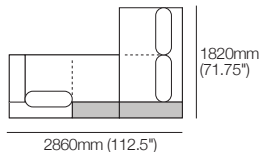

1x 2 Seater, Single Arm, Long Back – **2S3**

\*Customise: Low Shelf or Media Shelf Console, STD (included); or Charge (sold separately).

2080mm (82")  
Use Bed Brackets