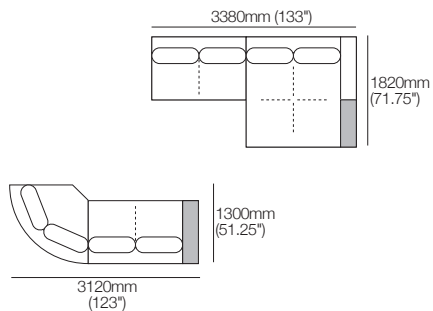

Kato Packages

Preselected packages are available online and in Showrooms. Easily rearrange the modules to suit your lifestyle and your space.

Kato Double Chaise Corner Grand

Configurations:

*Customise: Low Shelf or Media Shelf Console, STD (included); or Charge (sold separately).