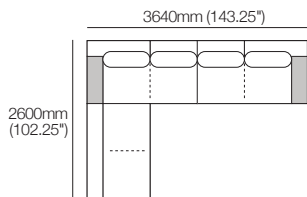

Kato Composition 1

Explore compositions configured from Kato modules. Contact your Showroom for more information.

Composition 1:

2x Corner Chaise, TimberShelf-780* – **CC2**

1x 2 Seater, Long Back – **2S1**

*Customise: Low Shelf or Media Shelf Console, STD (included); or Charge (sold separately).