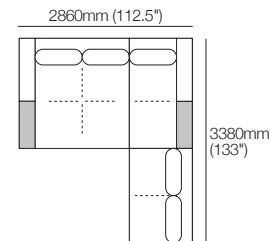

Kato Composition 2

Explore compositions configured from Kato modules. Contact your Showroom for more information.

Composition 2:

1x Grand Double Chaise, TimberShelf-780* – **GDC2**

1x Corner Chaise, TimberShelf-780 – **CC2**

1x 2 Seater, Long Back – **2S1**

*Customise: Low Shelf or Media Shelf Console, STD (included); or Charge (sold separately).