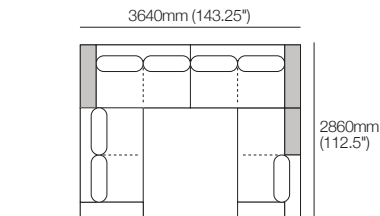

1x 2 Seater, Single Arm, Long Back – **2S3**

\*Customise: Low Shelf or Media Shelf Console, STD (included); or Charge (sold separately).

2080mm (82")  
Use Bed Brackets