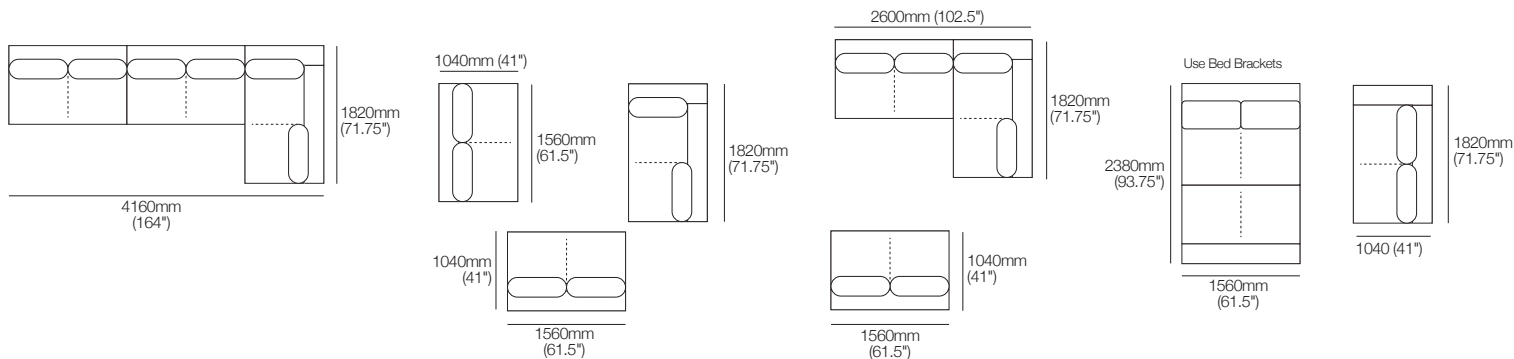

Kato Packages

Preselected packages are available online and in Showrooms. Easily rearrange the modules to suit your lifestyle and your space.

Kato 5-Seater Chaise Soft

Configurations:

Kato 3-Seater Chaise Bolster Arm Rest Soft

Configurations: