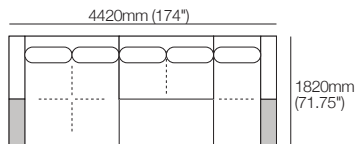

1x 2 Seater, Long Back – **2S1**

\*Customise: Low Shelf or Media Shelf Console, STD (included); or Charge (sold separately).