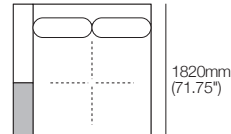

Grand Double Chaise, Timber Shelf 780

Code: GDC2

Components (LH/RH):

Platform: 1x P1820-D1820
Seat: 1x C1560-D1560
Arm/Back: 1x AB1560, 1x AB1040
Shelves*: 1x MediaShelf 780; or
1x LowShelf 780
Cushion: 2x BC780