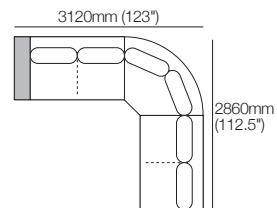

Kato Packages

Preselected packages are available online and in Showrooms. Easily rearrange the modules to suit your lifestyle and your space.

Kato Double Chaise Corner Grand

Configurations:

*Customise: Low Shelf or Media Shelf Console, STD (included); or Charge (sold separately).