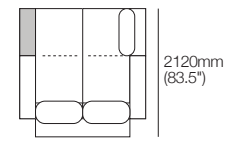

Kato Composition 4

Explore compositions configured from Kato modules. Contact your Showroom for more information.

Composition 4:

1x Corner Chaise, TimberShelf-780* – **CC2**

2x 2 Seater, Single Arm, TimberShelf-1040*, Long Back – **2S5**

1x 2 Seater, Single Arm, Long Back – **2S3**

*Customise: Low Shelf or Media Shelf Console, STD (included); or Charge (sold separately).

2080mm (82")
Use Bed Brackets