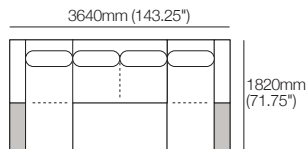

Kato Composition 1

Explore compositions configured from Kato modules. Contact your Showroom for more information.

Composition 1:

2x Corner Chaise, TimberShelf-780* – **CC2**

1x 2 Seater, Long Back – **2S1**

*Customise: Low Shelf or Media Shelf Console, STD (included); or Charge (sold separately).