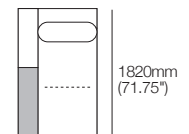

Corner Chaise, Timber Shelf 1040

Code: CC3

Components (LH/RH):

Platform: 1x P1820-D1040
Seat: 1x C1560-D780
Arm/Back: 2x AB780
Shelves*: 1x MediaShelf 1040; or
1x LowShelf 1040
Cushion: 1x BC780