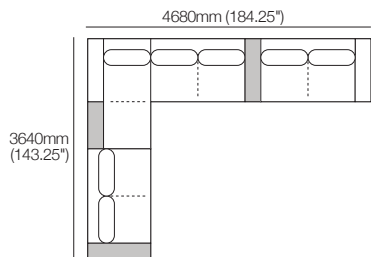

Kato Composition 4

Explore compositions configured from Kato modules. Contact your Showroom for more information.

Composition 4:

1x Corner Chaise, TimberShelf-780* – **CC2**

2x 2 Seater, Single Arm, TimberShelf-1040*, Long Back – **2S5**

1x 2 Seater, Single Arm, Long Back – **2S3**

*Customise: Low Shelf or Media Shelf Console, STD (included); or Charge (sold separately).

2080mm (82")
Use Bed Brackets