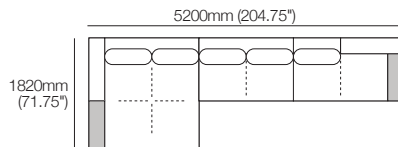

1x 2 Seater, Long Back – **2S1**

\*Customise: Low Shelf or Media Shelf Console, STD (included); or Charge (sold separately).