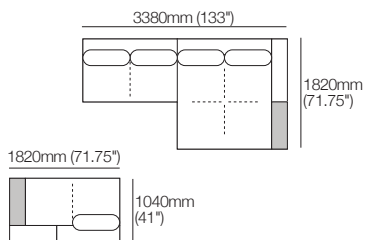

Kato Composition 2

Explore compositions configured from Kato modules. Contact your Showroom for more information.

Composition 2:

1x Grand Double Chaise, TimberShelf-780* – **GDC2**

1x Corner Chaise, TimberShelf-780 – **CC2**

1x 2 Seater, Long Back – **2S1**

*Customise: Low Shelf or Media Shelf Console, STD (included); or Charge (sold separately).