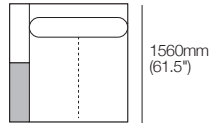

Double Chaise, Timber Shelf 780

Code: DC3

Components (LH/RH):

Platform: 1x P1560-D1560
Seat: 1x C1300-D1300
Arm/Back: 1x AB1300, 1x AB780
Shelves*: 1x MediaShelf 780; or
1x LowShelf 780
Cushion: 1x BC1300