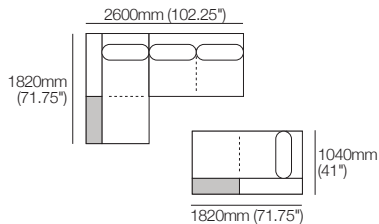

Kato Composition 1

Explore compositions configured from Kato modules. Contact your Showroom for more information.

Composition 1:

2x Corner Chaise, TimberShelf-780* – **CC2**

1x 2 Seater, Long Back – **2S1**

*Customise: Low Shelf or Media Shelf Console, STD (included); or Charge (sold separately).