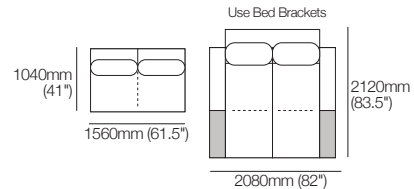

Kato Composition 1

Explore compositions configured from Kato modules. Contact your Showroom for more information.

Composition 1:

2x Corner Chaise, TimberShelf-780* – **CC2**

1x 2 Seater, Long Back – **2S1**

*Customise: Low Shelf or Media Shelf Console, STD (included); or Charge (sold separately).