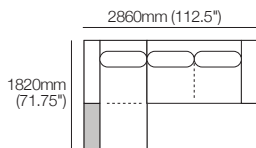

1x 2 Seater, Single Arm, Long Back – **2S3**

\*Customise: Low Shelf or Media Shelf Console, STD (included); or Charge (sold separately).

2080mm (82")  
Use Bed Brackets