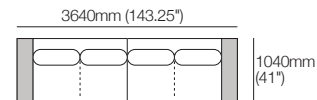

1x 2 Seater, Single Arm, Long Back – **2S3**

\*Customise: Low Shelf or Media Shelf Console, STD (included); or Charge (sold separately).

2080mm (82")  
Use Bed Brackets