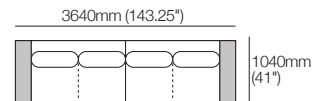

1x 2 Seater, Single Arm, Long Back – **2S3**

\*Customise: Low Shelf or Media Shelf Console, STD (included); or Charge (sold separately).

2080mm (82")  
Use Bed Brackets