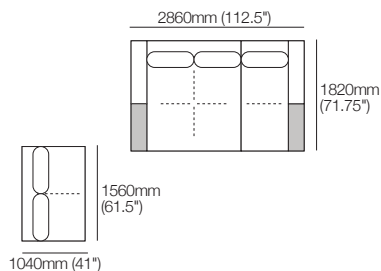

Kato Composition 2

Explore compositions configured from Kato modules. Contact your Showroom for more information.

Composition 2:

1x Grand Double Chaise, TimberShelf-780* – **GDC2**

1x Corner Chaise, TimberShelf-780 – **CC2**

1x 2 Seater, Long Back – **2S1**

*Customise: Low Shelf or Media Shelf Console, STD (included); or Charge (sold separately).