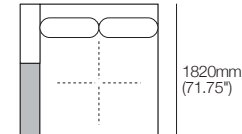

Grand Double Chaise, Timber Shelf 1040

Code: GDC3

Components (LH/RH):

Platform: 1x P1820-D1820
Seat: 1x C1560-D1560
Arm/Back: 1x AB1560, 1x AB780
Shelves*: 1x MediaShelf 1040; or
1x LowShelf 1040
Cushion: 2x BC780