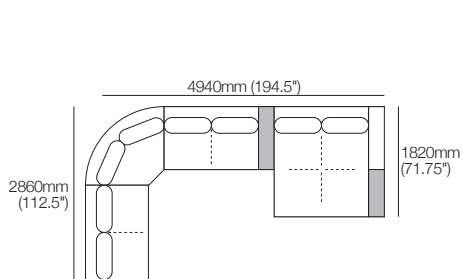

Kato Packages

Preselected packages are available online and in Showrooms. Easily rearrange the modules to suit your lifestyle and your space.

Kato Double Chaise Corner Grand

Configurations:

*Customise: Low Shelf or Media Shelf Console, STD (included); or Charge (sold separately).