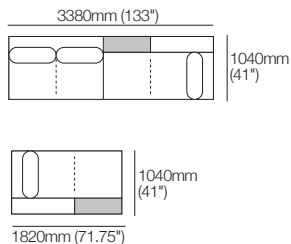

Kato Composition 1

Explore compositions configured from Kato modules. Contact your Showroom for more information.

Composition 1:

2x Corner Chaise, TimberShelf-780* – **CC2**

1x 2 Seater, Long Back – **2S1**

*Customise: Low Shelf or Media Shelf Console, STD (included); or Charge (sold separately).