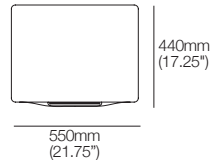

# Dune Bedside Table

**Dune Bedside Table**  
2-Drawer

Top View

Front View

Side View

Effective March 2025.  **TIP-OVER WARNING:** To help prevent TIP-OVER incidents, it is **STRONGLY RECOMMENDED** this product be **SECURELY ANCHORED** to a wall, and televisions and large objects be **SECURELY ANCHORED** if placed on furniture. For more information on TIP-OVER prevention visit: [KingLiving.com](http://KingLiving.com). King Living has a policy of continuous improvement, changes to products and specifications may be made without prior notice. Images and drawings are representative of design only. Accessories not included.