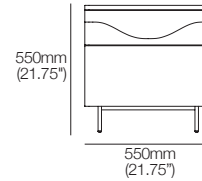

# Dune Bedside Table

**Dune Bedside Table**  
2-Drawer

Top View

Front View

Side View

Effective March 2025.  **TIP-OVER WARNING:** To help prevent TIP-OVER incidents, it is **STRONGLY RECOMMENDED** this product be **SECURELY ANCHORED** to a wall, and televisions and large objects be **SECURELY ANCHORED** if placed on furniture. For more information on TIP-OVER prevention visit: [KingLiving.com](http://KingLiving.com). King Living has a policy of continuous improvement, changes to products and specifications may be made without prior notice. Images and drawings are representative of design only. Accessories not included.