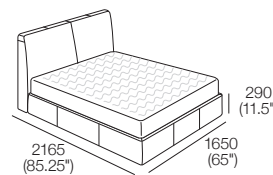

K I N G

DT2024035-ASIA-V2

kingliving.com

Promenade Soft Motion Bed

Promenade Soft Motion Bed

King-SG

Bedbase: Fabric
 Headboard/Bedhead: Fabric
 Mattress Area:
 1835 (72.25") x 1900 (74.75")

King-SG

Bedbase: Leather
 Headboard/Bedhead: Leather
 Mattress Area:
 1835 (72.25") x 1900 (74.75")

Queen-SG

Bedbase: Fabric
 Headboard/Bedhead: Fabric
 Mattress Area:
 1525 (60") x 1900 (74.75")

Queen-SG

Bedbase: Leather
 Headboard/Bedhead: Leather
 Mattress Area:
 1525 (60") x 1900 (74.75")

Size : Range : Dimensions

King-AU | SuperKing-NZ

Mattress: 7000A

Dimensions:

Width: 1835 (72.25")

Length: 2030 (80")

King-US

Mattress: 7000A

Dimensions:

Width: 1930 (76")

Length: 2030 (80")

King-SG

Mattress: 7000A

Dimensions:

Width: 1835 (72.25")

Length: 1900 (75")