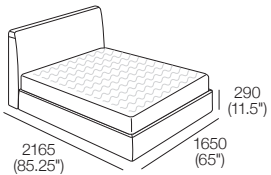

K I N G

DT2024035-ASIA-V2

kingliving.com

Promenade Soft Motion Bed

Promenade Soft Motion Bed

King-SG

Bedbase: Fabric
 Headboard/Bedhead: Fabric
 Mattress Area:
 1835 (72.25") x 1900 (74.75")

King-SG

Bedbase: Leather
 Headboard/Bedhead: Leather
 Mattress Area:
 1835 (72.25") x 1900 (74.75")

Queen-SG

Bedbase: Fabric
 Headboard/Bedhead: Fabric
 Mattress Area:
 1525 (60") x 1900 (74.75")

Queen-SG

Bedbase: Leather
 Headboard/Bedhead: Leather
 Mattress Area:
 1525 (60") x 1900 (74.75")

Size : Range : Dimensions

King-AU | SuperKing-NZ

Mattress: 7000A

Dimensions:

Width: 1835 (72.25")

Length: 2030 (80")

King-US

Mattress: 7000A

Dimensions:

Width: 1930 (76")

Length: 2030 (80")

King-SG

Mattress: 7000A

Dimensions:

Width: 1835 (72.25")

Length: 1900 (75")