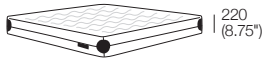

K I N G

DT2024035-ASIA-V2

kingliving.com

Promenade Soft Motion Bed

Promenade Soft Motion Bed

King-SG

Bedbase: Fabric
 Headboard/Bedhead: Fabric
 Mattress Area:
 1835 (72.25") x 1900 (74.75")

King-SG

Bedbase: Leather
 Headboard/Bedhead: Leather
 Mattress Area:
 1835 (72.25") x 1900 (74.75")

Queen-SG

Bedbase: Fabric
 Headboard/Bedhead: Fabric
 Mattress Area:
 1525 (60") x 1900 (74.75")

Queen-SG

Bedbase: Leather
 Headboard/Bedhead: Leather
 Mattress Area:
 1525 (60") x 1900 (74.75")

Effective October 2024. Mattress sold separately. Sleep+ Mattresses fit to size on all King Living Beds. Bed and Mattress sizes comparable in country or region as indicated: Australia (AU) | America (US) | Canada (CA) | Asia (SG) | New Zealand (NZ). Mattress Area: dimensions provided for compatibility check. Leather detail indicative. Upholstery options may include tricot. King Living has a policy of continuous improvement, changes to products and specifications may be made without prior notice. Images and drawings are representative of design only. Accessories not included.

Promenade Soft Motion Bed

Sleep+ Mattress 7000A Adjustable Mattress

Promenade Soft Motion Bed Mattress: Horizontal Position

Maximum Adjustable Heights

Mattress Ends Independently Adjustable

Sleep+ Mattress 7000A