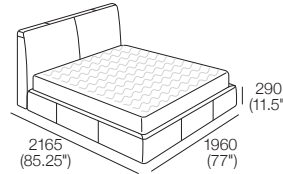

K I N G

DT2024035-ASIA-V2

kingliving.com

Promenade Soft Motion Bed

Promenade Soft Motion Bed

King-SG

Bedbase: Fabric
 Headboard/Bedhead: Fabric
 Mattress Area:
 1835 (72.25") x 1900 (74.75")

King-SG

Bedbase: Leather
 Headboard/Bedhead: Leather
 Mattress Area:
 1835 (72.25") x 1900 (74.75")

Queen-SG

Bedbase: Fabric
 Headboard/Bedhead: Fabric
 Mattress Area:
 1525 (60") x 1900 (74.75")

Queen-SG

Bedbase: Leather
 Headboard/Bedhead: Leather
 Mattress Area:
 1525 (60") x 1900 (74.75")

Size : Range : Dimensions

King-AU | SuperKing-NZ

Mattress: 7000A

Dimensions:

Width: 1835 (72.25")

Length: 2030 (80")

King-US

Mattress: 7000A

Dimensions:

Width: 1930 (76")

Length: 2030 (80")

King-SG

Mattress: 7000A

Dimensions:

Width: 1835 (72.25")

Length: 1900 (75")