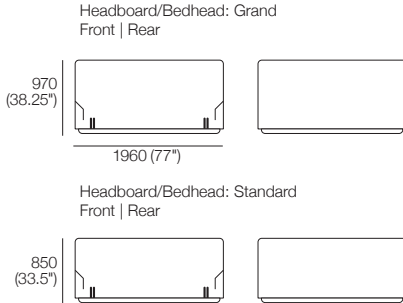

K I N G

DT2024035-ASIA-V2

kingliving.com

Promenade Soft Motion Bed

Promenade Soft Motion Bed

King-SG

Bedbase: Fabric
 Headboard/Bedhead: Fabric
 Mattress Area:
 1835 (72.25") x 1900 (74.75")

King-SG

Bedbase: Leather
 Headboard/Bedhead: Leather
 Mattress Area:
 1835 (72.25") x 1900 (74.75")

Queen-SG

Bedbase: Fabric
 Headboard/Bedhead: Fabric
 Mattress Area:
 1525 (60") x 1900 (74.75")

Queen-SG

Bedbase: Leather
 Headboard/Bedhead: Leather
 Mattress Area:
 1525 (60") x 1900 (74.75")

Size : Range : Dimensions

King-AU | SuperKing-NZ

Mattress: 7000A

Dimensions:

Width: 1835 (72.25")

Length: 2030 (80")

King-US

Mattress: 7000A

Dimensions:

Width: 1930 (76")

Length: 2030 (80")

King-SG

Mattress: 7000A

Dimensions:

Width: 1835 (72.25")

Length: 1900 (75")