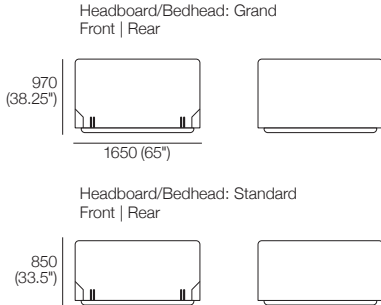

K I N G

DT2024035-ASIA-V2

kingliving.com

Promenade Soft Motion Bed

Promenade Soft Motion Bed

King-SG

Bedbase: Fabric
 Headboard/Bedhead: Fabric
 Mattress Area:
 1835 (72.25") x 1900 (74.75")

King-SG

Bedbase: Leather
 Headboard/Bedhead: Leather
 Mattress Area:
 1835 (72.25") x 1900 (74.75")

Queen-SG

Bedbase: Fabric
 Headboard/Bedhead: Fabric
 Mattress Area:
 1525 (60") x 1900 (74.75")

Queen-SG

Bedbase: Leather
 Headboard/Bedhead: Leather
 Mattress Area:
 1525 (60") x 1900 (74.75")

Size : Range : Dimensions

King-AU | SuperKing-NZ

Mattress: 7000A

Dimensions:

Width: 1835 (72.25")

Length: 2030 (80")

King-US

Mattress: 7000A

Dimensions:

Width: 1930 (76")

Length: 2030 (80")

King-SG

Mattress: 7000A

Dimensions:

Width: 1835 (72.25")

Length: 1900 (75")