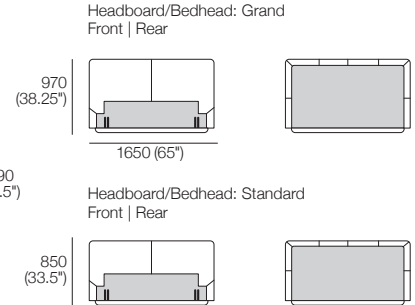

K I N G

DT2024035-ASIA-V2

kingliving.com

Promenade Soft Motion Bed

Promenade Soft Motion Bed

King-SG

Bedbase: Fabric
 Headboard/Bedhead: Fabric
 Mattress Area:
 1835 (72.25") x 1900 (74.75")

King-SG

Bedbase: Leather
 Headboard/Bedhead: Leather
 Mattress Area:
 1835 (72.25") x 1900 (74.75")

Queen-SG

Bedbase: Fabric
 Headboard/Bedhead: Fabric
 Mattress Area:
 1525 (60") x 1900 (74.75")

Queen-SG

Bedbase: Leather
 Headboard/Bedhead: Leather
 Mattress Area:
 1525 (60") x 1900 (74.75")

Size : Range : Dimensions

King-AU | SuperKing-NZ

Mattress: 7000A

Dimensions:

Width: 1835 (72.25")

Length: 2030 (80")

King-US

Mattress: 7000A

Dimensions:

Width: 1930 (76")

Length: 2030 (80")

King-SG

Mattress: 7000A

Dimensions:

Width: 1835 (72.25")

Length: 1900 (75")