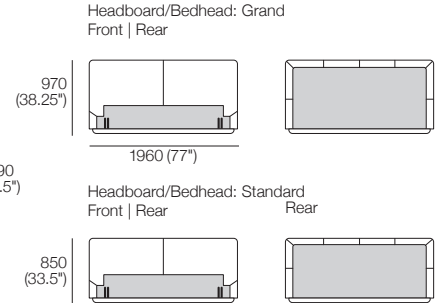

K I N G

DT2024035-ASIA-V2

kingliving.com

Promenade Soft Motion Bed

Promenade Soft Motion Bed

King-SG

Bedbase: Fabric
 Headboard/Bedhead: Fabric
 Mattress Area:
 1835 (72.25") x 1900 (74.75")

King-SG

Bedbase: Leather
 Headboard/Bedhead: Leather
 Mattress Area:
 1835 (72.25") x 1900 (74.75")

Queen-SG

Bedbase: Fabric
 Headboard/Bedhead: Fabric
 Mattress Area:
 1525 (60") x 1900 (74.75")

Queen-SG

Bedbase: Leather
 Headboard/Bedhead: Leather
 Mattress Area:
 1525 (60") x 1900 (74.75")

Size : Range : Dimensions

King-AU | SuperKing-NZ

Mattress: 7000A

Dimensions:

Width: 1835 (72.25")

Length: 2030 (80")

King-US

Mattress: 7000A

Dimensions:

Width: 1930 (76")

Length: 2030 (80")

King-SG

Mattress: 7000A

Dimensions:

Width: 1835 (72.25")

Length: 1900 (75")