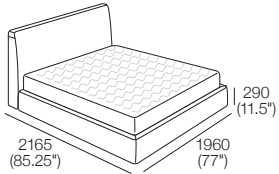

K I N G

DT2024035-ASIA-V2

kingliving.com

Promenade Soft Motion Bed

Promenade Soft Motion Bed

King-SG

Bedbase: Fabric
 Headboard/Bedhead: Fabric
 Mattress Area:
 1835 (72.25") x 1900 (74.75")

King-SG

Bedbase: Leather
 Headboard/Bedhead: Leather
 Mattress Area:
 1835 (72.25") x 1900 (74.75")

Queen-SG

Bedbase: Fabric
 Headboard/Bedhead: Fabric
 Mattress Area:
 1525 (60") x 1900 (74.75")

Queen-SG

Bedbase: Leather
 Headboard/Bedhead: Leather
 Mattress Area:
 1525 (60") x 1900 (74.75")

Size : Range : Dimensions

King-AU | SuperKing-NZ

Mattress: 7000A

Dimensions:

Width: 1835 (72.25")

Length: 2030 (80")

King-US

Mattress: 7000A

Dimensions:

Width: 1930 (76")

Length: 2030 (80")

King-SG

Mattress: 7000A

Dimensions:

Width: 1835 (72.25")

Length: 1900 (75")