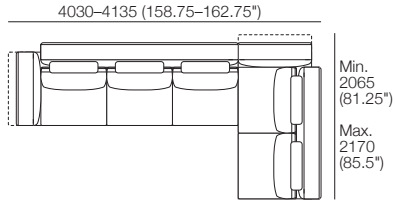

Bellaire Deluxe Packages

Package: 3 Deluxe Full BC870* | or Gap BC760*
1x DLX Platform P2810-D970, 1x DLX Platform P1940-D970,
5x Seat C870-D770, 2x DLX Arm A970, 1x Back B2610,
1x Back B1740, 5x BackCushion BC870,
5x Headrest ADJ 640.
Configurations: BC870