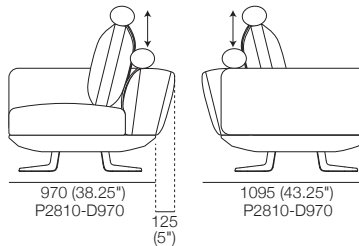

Side Depth | Height Adjustable Headrest | Up (Headrest) | Down (Bolster)