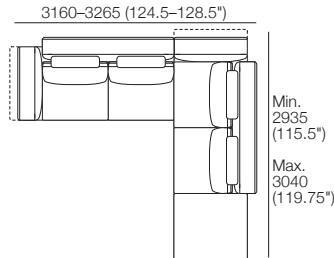

Package: 4 Deluxe Full BC870* | or Gap BC760*
4x Seat C870-D770, 1x Seat C870-D970,
1x DLX Platform P2810-D970, 1x DLX Platform P1940-D970,
2x Arm A970, 2x Back B1740, 4x Headrest ADJ 640,
4x BackCushion BC870.
Configurations: BC870