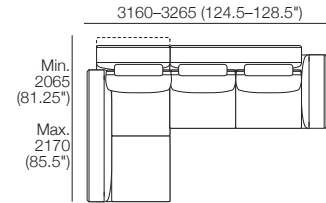

Package: 5 Deluxe Full BC870* | or Gap BC760*
2x DLX Platform P1940-D970, 4x Seat C870-D770,
2x DLX Arm A970, 2x Back B1740, 3x BackCushion BC870,
3x Headrest ADJ 640.
Configurations: BC870