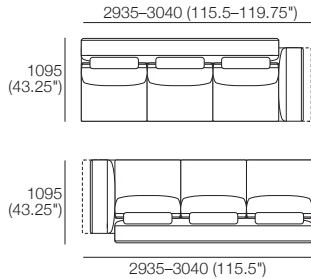

Bellaire Deluxe Packages

Package: 1 Deluxe Full BC870* | or Gap BC760*
2x DLX Platform P2810-D970, 6x Seat C870-D770,
2x DLX Arm A970, 2x Back B2610, 6x BackCushion BC870,
6x Headrest ADJ 640.
Configurations: BC870