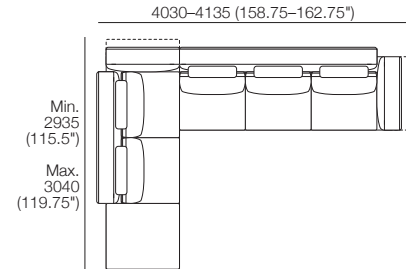

Package: 3 STR Deluxe Full BC870* | or Gap BC760*
1x DLX Platform P3010-D970, 3x Seat C870-D770,
2x DLX Arm A970, 1x Back B2610, 3x BackCushion BC870,
3x Headrest ADJ 640.
Configurations: BC870