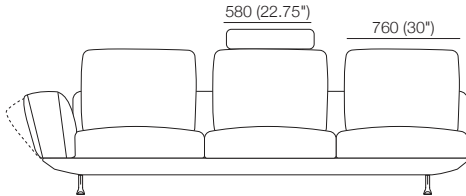

Front Gap BC760 | Headrest ADJ 580