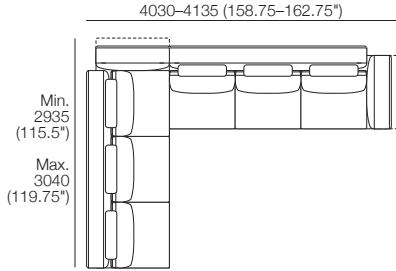

Bellaire Deluxe Packages

Package: 1 Deluxe Full BC870* | or Gap BC760*
2x DLX Platform P2810-D970, 6x Seat C870-D770,
2x DLX Arm A970, 2x Back B2610, 6x BackCushion BC870,
6x Headrest ADJ 640.
Configurations: BC870