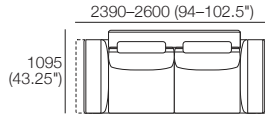

Package: 2 STR Deluxe Full BC870* | or Gap BC760*
1x DLX Platform P2140-D970, 2x Seat C870-D770,
2x DLX Arm A970, 1x Back B1740, 2x BackCushion BC870,
2x Headrest ADJ 640.
Configurations: BC870