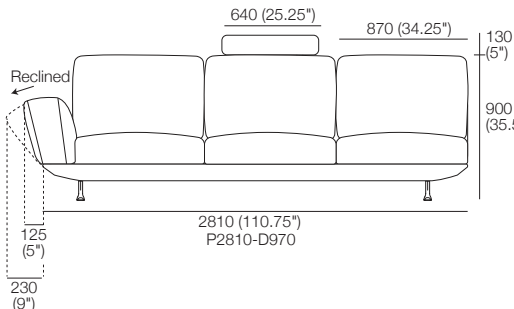

Bellaire Deluxe Dimensions

Bellaire Deluxe

To create your personal Bellaire Sofa, choose from Bellaire's range of Components and Packages. Components Include: Platforms, Arms, Backs, Seats, BackCushions, Legs, and Headrests.

General Dimensions*

Deluxe Platform Options:

DLX P1940-D970 1940 (76.5") **DLX P2140-D970** 2140 (84.25") **DLX P2610-D970** 2610 (102.75")

DLX P2810-D970 2810 (110.75") **DLX P3010-D970** 3010 (118.5")

Bellaire Deluxe Sofa Components (Guide Only)*

1x DLX Platform P2810-D970, 3x Seat C870-D770,
1x DLX Arm A970, 1x Back B2610, 3x BackCushion BC870*,
3x Headrest ADJ 640.

Front Full BC870 | Headrest ADJ 640