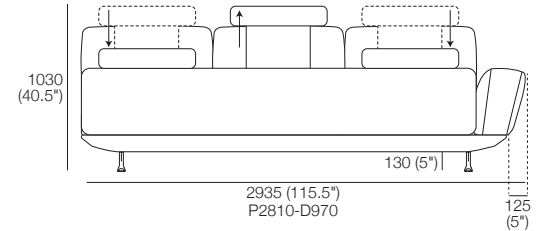

### General Dimensions\*

Deluxe Platform Options:

**DLX P1940-D970** 1940 (76.5") **DLX P2140-D970** 2140 (84.25") **DLX P2610-D970** 2610 (102.75")

**DLX P2810-D970** 2810 (110.75") **DLX P3010-D970** 3010 (118.5")

#### Side Depth | Height Adjustable Headrest | Up (Headrest) | Down (Bolster)

#### Rear Width | Height | Headrest ADJ 640