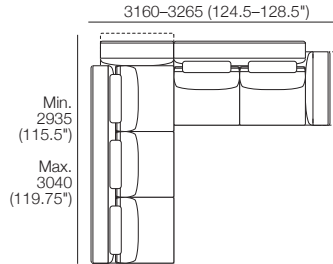

Bellaire Deluxe Packages

Package: 3 Deluxe Full BC870* | or Gap BC760*
1x DLX Platform P2810-D970, 1x DLX Platform P1940-D970,
5x Seat C870-D770, 2x DLX Arm A970, 1x Back B2610,
1x Back B1740, 5x BackCushion BC870,
5x Headrest ADJ 640.
Configurations: BC870