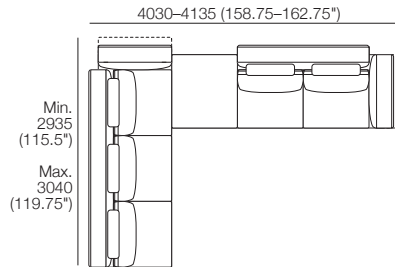

Package: 2 Deluxe Full BC870* or Gap BC760*
2x DLX Platform P2810-D970, 5x Seat C870-D770,
1x Seat C870-D970, 2x DLX Arm A970, 1x Back B2610,
1x Back B1740, 5x BackCushion BC870,
5x Headrest ADJ 640.
Configurations: BC870