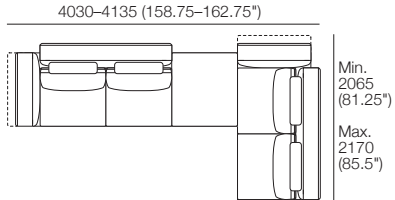

Package: 4 Deluxe Full BC870* | or Gap BC760*
4x Seat C870-D770, 1x Seat C870-D970,
1x DLX Platform P2810-D970, 1x DLX Platform P1940-D970,
2x Arm A970, 2x Back B1740, 4x Headrest ADJ 640,
4x BackCushion BC870.
Configurations: BC870