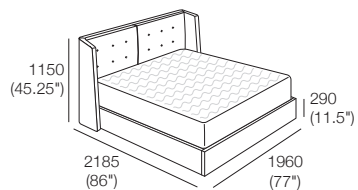

Symphony Storage Bed

King Bed Fabric