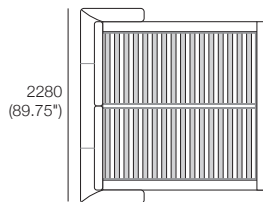

Symphony Storage Bed

King Bed Fabric

Top View

Bed Head Detail

Back View

Queen Bed Fabric

Top View

Bed Head Detail

Back View

Super Single Bed Fabric

Top View

Bed Head Detail

Back View